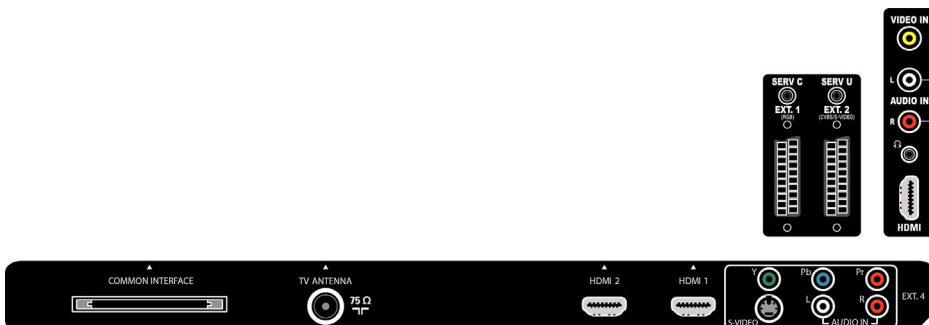

Sound

- Equalizer: 7-bands
- Output power (RMS): 20 W
- Sound System: Stereo, BBE
- Sound Enhancement: Auto Volume Leveller, Incredible Surround, Dynamic Bass Enhancement

Loudspeakers

- Built-in speakers: 2
- Loudspeaker types: Integrated subwoofer

Connectivity

- Number of Scarts: 2
- Ext 1 Scart: Audio L/R, CVBS in/out, RGB
- Ext 2 Scart: Audio L/R, CVBS in/out, S-video in
- Other connections: Headphone out, Common Interface
- Ext 3: HDMI v1.3, CVBS in, Audio L/R in
- Ext 4: YPbPr, S-video in, Audio L/R in
- Ext 5: HDMI v1.3
- Ext 6: HDMI v1.3

Power

- Mains power: 220 - 240 V, 50/60 Hz
- Ambient temperature: 5°C to 40°C
- Power consumption: 110 W
- Standby power consumption: $\leq 1\text{ W}$

Accessories

- Included accessories: Tabletop stand, Power cord, Quick start guide, User Manual, Registration card, Warranty certificate, Remote Control, Batteries for remote control

Dimensions

- Set Width: 804 mm

- Set Height: 533 mm
- Set Depth: 162 mm
- Product weight: 15 kg
- Set width (with stand): 804 mm
- Set height (with stand): 605 mm
- Set depth (with stand): 223 mm
- Product weight (+stand): 18 kg
- Box width: 874 mm
- Box height: 646 mm
- Box depth: 299 mm
- Weight incl. Packaging: 22 kg
- Wall-mount compatible: 200 x 100 mm

Issue date 2023-10-06

Version: 4.0.12

EAN: 87 12581 35372 8

© 2023 Koninklijke Philips N.V.
All Rights reserved.

Specifications are subject to change without notice.
Trademarks are the property of Koninklijke Philips N.V.
or their respective owners.

www.philips.com