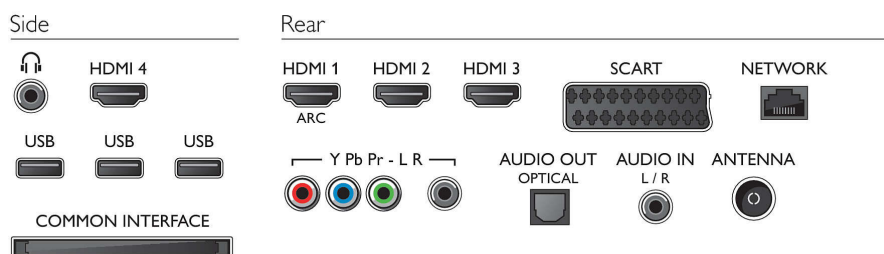

Power

- Mains power: AC 220 - 240 V 50/60 Hz
- Ambient temperature: 5°C to 35°C
- Standby power consumption: $\leq 0.1\text{ W}$
- Energy Label Class: A+

- EU Energy Label power: 54 W
- Power Saving Features: Auto switch-off timer, Eco mode, Light sensor, Picture mute (for radio)
- Off mode power consumption: $\leq 0.1\text{ W}$
- Annual energy consumption: 75 kWh

Accessories

- Included accessories: Power cord, Remote Control, 2 x AAA Batteries, Tabletop swivel stand, Quick start guide, Legal and safety brochure, DC power adapter, Component cable adapter, Warranty Leaflet, 4 x Passive 3D Glasses
- Optional accessories: 3D glasses PTA417, 3D glasses Game kit PTA436

Dimensions

- Set Width: 953 mm
- Set Height: 565 mm
- Set Depth: 32.5 mm
- Product weight: 12.5 kg
- Set width (with stand): 953 mm
- Set height (with stand): 633 mm
- Set depth (with stand): 205 mm
- Product weight (+stand): 13.9 kg
- Box width: 1150 mm
- Box height: 735 mm
- Box depth: 132 mm
- Weight incl. Packaging: 16.8 kg
- Wall-mount compatible: 400 x 400 mm

Connections

Issue date 2023-10-06

Version: 5.0.9

EAN: 87 12581 68494 5

© 2023 Koninklijke Philips N.V.
All Rights reserved.

Specifications are subject to change without notice.
Trademarks are the property of Koninklijke Philips N.V.
or their respective owners.

www.philips.com

* MyRemote app and related functionalities varies according to the TV model and country, as well as smart device model and OS. For more details, please visit: www.philips.com/TV.

* Compatibility depends on Wi-Fi Miracast certification Android 4.2 or later. For more details please refer to your device documentation.

* Pointer functionality depends on the Smart TV App being used.

* For smart TV app, visit www.philips.com/TV to discover the services offered in your country

* USB recording for digital channels only, recordings may be limited by broadcast copy protection (CI+). Country and channel restrictions may apply.

* Parents should monitor their children during 3D viewing and ensure they do not experience any discomfort as mentioned above.

Watching 3D is not recommended for children under 6 years of age as their visual system is not fully developed yet.

* The TV supports DVB reception for 'Free to air' broadcast. Specific DVB operators may not be supported. An up to date list can be found in the FAQ section of the Philips support website. For some operators Conditional Access and subscription are required. Contact your operator for more information.

* Software upgrade required for HbbTV, Multiroom client and server, Netflix and myRemote app.

* Energy consumption in kWh per year based on the power consumption of the television operating 4 hours per day for 365 days. The actual energy consumption will depend on how the television is used.

* EPG and actual visibility (up to 8 days) is country- and operator-dependent.