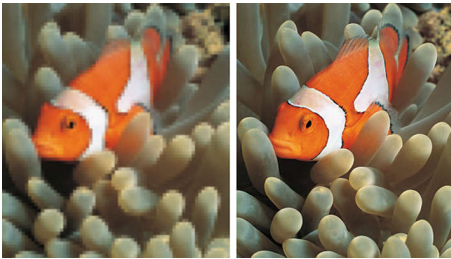

Flat TV
81 cm (32") LCD, HD Ready

Highlights

LCD WXGA display, 1366 x 768p

This WXGA display with state-of-the-art LCD screen technology gives you widescreen HD resolution of 1366 x 768p pixels. It produces brilliant flicker-free progressive scan pictures with optimum brightness and superb colours. This vibrant and sharp image will provide you with an enhanced viewing experience.

Integrated Digital DVB-T tuner

The integrated Digital DVB-T tuner lets you receive digital terrestrial TV without an additional set top box. Enjoy quality TV clutter free.

Pixel Plus 2 HD

Pixel Plus 2 HD offers the unique combination of ultimate sharpness, natural detail, increased depth, vivid colours and smooth and natural motion from standard TV, High Definition signals and multimedia sources. Each pixel of the incoming picture is enhanced to better match the surrounding pixels, resulting in a more natural picture. Artefacts in compressed multimedia content are detected and reduced, ensuring that the picture is clean and razor sharp. Digital noise reduction ensures that the picture is perfectly smooth yet razor sharp.

8 ms response time

Response time measures signal reaction speed in milliseconds. A faster response time is better as it eliminates visible image artefacts that could dampen your experience when viewing fast-moving images or objects. In this case, this LCD panel gives you an 8 ms response time so that you can watch your LCD TV with a clear, fast-moving action.