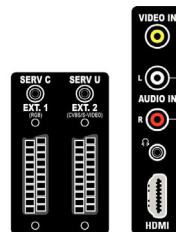

for remote control

Dimensions

- Set Width: 804 mm
- Set Height: 533 mm
- Set Depth: 162 mm
- Product weight: 16.5 kg
- Set width (with stand): 804 mm
- Set height (with stand): 605 mm
- Set depth (with stand): 223 mm
- Product weight (+stand): 19.5 kg
- Box width: 874 mm
- Box height: 646 mm
- Box depth: 299 mm
- Weight incl. Packaging: 23.5 kg
- Wall-mount compatible: 200 x 100 mm