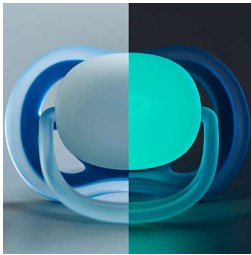

Glow in the dark