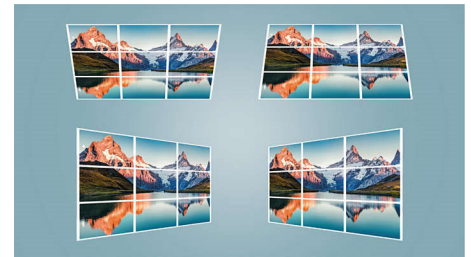

Supercharged Image

Place the projector wherever you wish! Auto keystone and four-corner correction help to eliminate crooked and distorted images for a perfectly proportioned picture, even if the device is not straight in front of the wall. It also gives users an optimal image from virtually any angle and eliminates many of the hassles of an optimal setup. Big space, small wall? No worries! The digital zoom can maximise the image size even if your projector is far away from the wall. Thanks to the 1.2 throw ratio, small spaces get a bigger picture. Max TV requires as little as 3.2 m to project stunning 120" picture