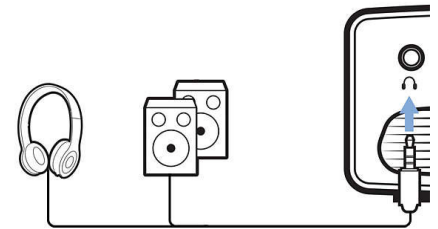

Built-in Media Player

Pop your essentials in your hand with the integrated Media Player: Browse, watch all of your videos, listen to your music or share your latest holiday pictures.

Fully Connected

Connect any multimedia devices such as set top boxes, PC, MAC, gaming consoles and streaming devices like Fire Stick or Apple TV with the USB, HDMI or MicroSD ports.

Make It smart!

Access to unlimited content by connecting to any smart gaming consoles or TV boxes like Fire Stick or Apple TV.

Audio jack

Connect any headphones or external powered speakers with the built-in 3.5 jack.