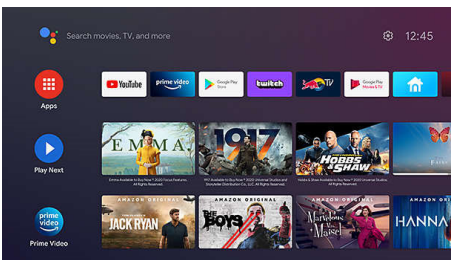

ARC and CEC

ARC and CEC

Control your HDMI connected devices with only 1 remote control thanks to CEC. ARC allows you to connect the projector to your AV receiver via HDMI for a truly immersive sound

Built-in Android TV