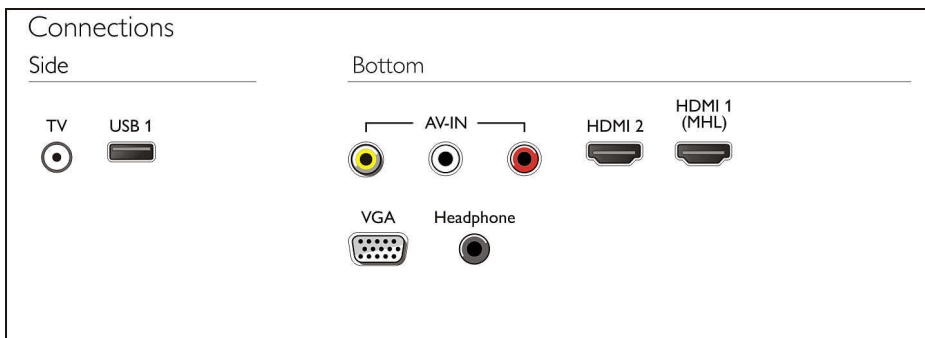

Issue date 2023-10-02

Version: 13.3.1

EAN: 87 18863 01363 2

© 2023 Koninklijke Philips N.V.
All Rights reserved.

Specifications are subject to change without notice.
Trademarks are the property of Koninklijke Philips N.V. or their respective owners.

www.philips.com

* EPG and actual visibility (up to 8 days) is country and operator dependent.
* The TV supports DVB reception for 'Free to air' broadcast. Specific DVB operators may not be supported. An up to date list can be found in the FAQ section of the Philips support website. For some operators Conditional Access and subscription are required. Contact your operator for more information.
* (Philips) only compatible with specific Philips player device.