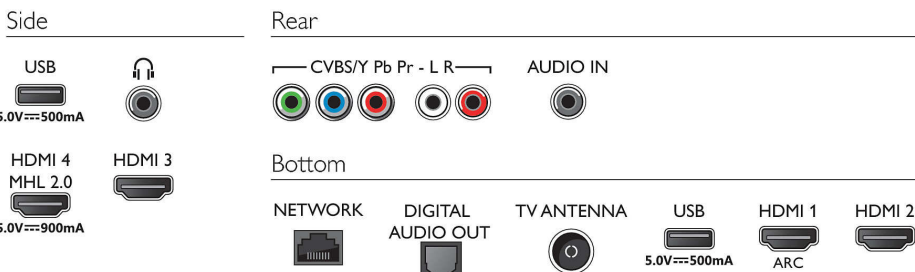

Sound

- Output power (RMS): 20W
- Sound Enhancement: Incredible Surround, Clear Sound, Auto Volume Leveler, Smart Sound

Connectivity

- Number of AV connections: 1
- Number of HDMI connections: 4
- HDMI features: Audio Return Channel
- Number of component in (YPbPr): 1
- EasyLink (HDMI-CEC): Remote control pass-through, System audio control, System standby, Pixel Plus link (Philips)*, One touch play
- Number of USBs: 2
- Wireless connection: Wi-Fi 802.11n 2x2 integrated, Wi-Fi Direct
- Other connections: Antenna IEC75, Digital audio out (optical), Audio L/R in, Audio in (DVI), Headphone out, Service connector, Ethernet-LAN RJ-45

Power

- Mains power: AC 110-240V +/-
- Ambient temperature: 5 °C to 35 °C
- Standby power consumption: $0.5W$
- Power Saving Features: Auto switch-off timer, Picture mute (for radio)

Accessories

- Included accessories: Remote Control, Power cord, Quick start guide, Legal and safety brochure, Table top stand, 2 x AAA Batteries

Dimensions

- Set Width: 1239.20 mm
- Set Height: 714.04 mm
- Set Depth: 90.26 mm
- Product weight: 15.3 kg
- Set width (with stand): 1239.20 mm
- Set height (with stand): 780.32 mm

- Set depth (with stand): 259.06 mm
- Product weight (+stand): 15.6 kg
- Box width: 1343 mm
- Box height: 828 mm
- Box depth: 168 mm
- Weight incl. Packaging: 21.5 kg
- Wall mount compatible: 400 x 200 mm

Connections

Issue date 2023-10-02

Version: 9.3.2

EAN: 87 18863 01203 1

© 2023 Koninklijke Philips N.V.
All Rights reserved.

Specifications are subject to change without notice.
Trademarks are the property of Koninklijke Philips N.V.
or their respective owners.

www.philips.com

* EPG and actual visibility (up to 8 days) is country and operator dependent.
* The TV supports DVB reception for 'Free to air' broadcast. Specific DVB operators may not be supported. An up to date list can be found in the FAQ section of the Philips support website. For some operators Conditional Access and subscription are required. Contact your operator for more information.
* (Philips) only compatible with specific Philips player device.
* Philips TV Remote app and related functionalities vary per TV model, operator, and country, as well as smart device model and OS. For more details please visit: www.philips.com/TVRemoteapp.
* Smart TV app offerings vary per TV model and country. For more details please visit: www.philips.com/smarttv.
* USB recording for digital channels only, recordings may be limited by broadcast copy protection (C+). Country and channel restrictions may apply.
* Compatibility depends on Wifi Miracast certification & Android 4.2 or later. For more details please refer to your device documentation.