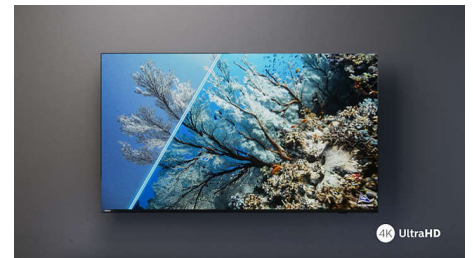

Ultra-sharp picture

No matter what you watch, this 4K LED TV gives you a bright, ultra-sharp picture with vivid colors. Plus, the TV is compatible with all major HDR formats so you'll see more detail-even in dark and bright areas-when you're streaming HDR content.