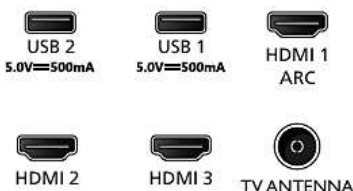

Accessories

- Included accessories: 2 x AAA Batteries, Power cord, Quick start guide, Legal and safety brochure, Table top stand, Remote Control

Dimensions

- Set Width: 1227 mm
- Set Height: 713 mm
- Set Depth: 88 mm
- Product weight: 10 kg
- Set width (with stand): 1227 mm
- Set height (with stand): 783 mm
- Set depth (with stand): 258 mm
- Product weight (+stand): 11 kg
- Box width: 1360 mm

- Box height: 840 mm
- Box depth: 160 mm
- Weight incl. Packaging: 14 kg
- Wall mount dimensions: 200 x 100 mm

Connections

Side

Back

Issue date 2024-04-18

Version: 9.9.1

EAN: 87 18863 04021 8

© 2024 Koninklijke Philips N.V.
All Rights reserved.