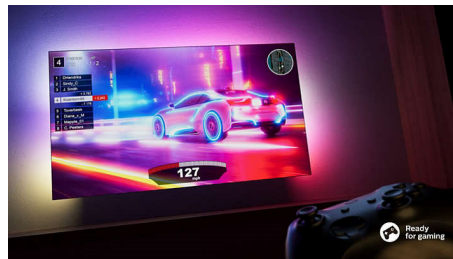

4K LED TV. Super-sharp for all you love.

- Ultra-sharp picture. Vibrant viewing.
- Cinematic vision and sound. Dolby Vision and Dolby Atmos.
- Pixel Precise Ultra HD. Fluid images with incredible depth.

TV content

Google Play

Go beyond traditional TV programming with Google Play Store. Experience endless movies, TV, music, apps and games online. More to love.

Dolby Vision and Dolby Atmos

With Dolby Vision and Dolby Atmos on board, your films, shows, and games look and sound incredible. See the picture the director wanted you to see-no more disappointing scenes that are too dark to make out! Hear every word clearly. Experience sound effects like they're really happening around you.

Good for gaming.

HDMI 2.1 lets you get the best from your console, with fast gameplay and smooth graphics. VRR is supported, and a low-input-lag setting activates automatically when you turn on your console. Ambilight's gaming mode makes the thrills feel bigger.