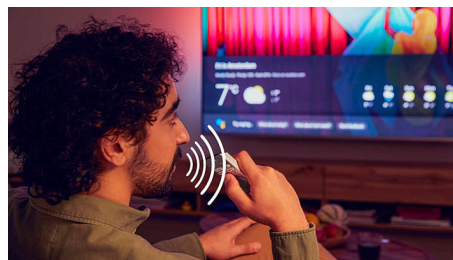

TV content

Google Play

Go beyond traditional TV programming with Google Play Store. Experience endless movies, TV, music, apps and games online. More to love.

Dolby Vision and Dolby Atmos

With Dolby Vision and Dolby Atmos on board, your films, shows, and games look and sound incredible. See the picture the director wanted you to see-no more disappointing scenes that are too dark to make out! Hear every word clearly. Experience sound effects like they're really happening around you.

Good for gaming.

HDMI 2.1 lets you get the best from your console, with fast gameplay and smooth graphics. VRR is supported, and a low-input-lag setting activates automatically when you turn on your console. Ambilight's gaming mode makes the thrills feel bigger.

Google Assistant

You get a choice of voice assistants! Push the Google Assistant button on your remote and you can use your voice to find movies and shows, get recommendations, control compatible smart home devices, and more. Or