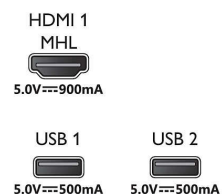

Philips TV/STA gallery

Philips app gallery is a wide-ranging collection of online apps that you can access as soon as your Smart TV is connected to the Internet. It's that easy! Just switch on your TV, connect to the Internet and experience a whole new world of entertainment online.

Saphi TV system

SAPHI is a fast, intuitive operating system that makes your Philips Smart TV a real pleasure to use. Enjoy great picture quality and one-button access to a clear icon-based menu. Operate your TV with ease, and quickly navigate to popular Philips Smart TV apps including YouTube, and more.

Modern edge feet look

When setting out to create a new TV, our teams consider every aspect: from technology to design. Our new edge feet were engineered to create space beneath your TV where a traditional stand would normally sit, offering you a more immersive viewing experience. The effect? A TV that stands confidently with a nod to the future.

Two HDMI inputs with Easylink

Avoid cable clutter with a single HDMI cable to carry both picture and audio signals from your devices to your TV. HDMI uses uncompressed signals, ensuring the highest quality from source to screen. Together with Philips Easylink, you'll need only one remote control to perform most operations on your TV, DVD, Blu-ray, set top box or home theatre system.

Connections

Side