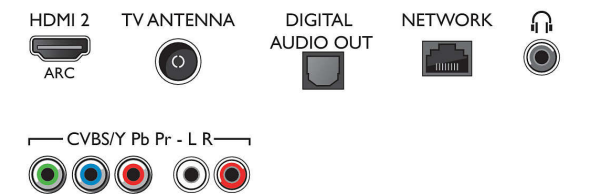

Philips TV/STA gallery

Philips app gallery is a wide-ranging collection of online apps that you can access as soon as your Smart TV is connected to the Internet. It's that easy! Just switch on your TV, connect to the Internet and experience a whole new world of entertainment online.

Saphi TV system

SAPHI is a fast, intuitive operating system that makes your Philips Smart TV a real pleasure to use. Enjoy great picture quality and one-button access to a clear icon-based menu. Operate your TV with ease, and quickly navigate to popular Philips Smart TV apps including YouTube, and more.

Modern edge feet look

When setting out to create a new TV, our teams consider every aspect: from technology to design. Our new edge feet were engineered to create space beneath your TV where a traditional stand would normally sit, offering you a more immersive viewing experience. The effect? A TV that stands confidently with a nod to the future.

Two HDMI inputs with Easylink

Avoid cable clutter with a single HDMI cable to carry both picture and audio signals from your devices to your TV. HDMI uses uncompressed signals, ensuring the highest quality from source to screen. Together with Philips Easylink, you'll need only one remote control to perform most operations on your TV, DVD, Blu-ray, set top box or home theatre system.

Connections

Side

Rear

Issue date 2023-10-02

Version: 3.1.1

EAN: 87 18863 02011 1

© 2023 Koninklijke Philips N.V.
All Rights reserved.

Specifications are subject to change without notice.
Trademarks are the property of Koninklijke Philips N.V.
or their respective owners.

www.philips.com