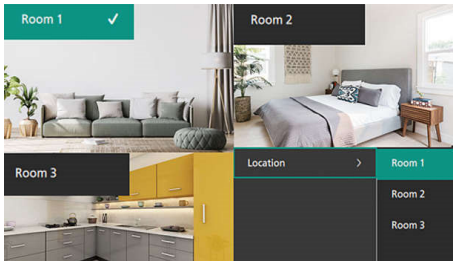

Home Projector

Amazing Images Flexible placement, Connected, Deep silence and punchy sound

Highlights

Room Management

With our new Room Management feature, you can effortlessly set up and store up to 3 different rooms' parameters. Say goodbye to the hassle of constantly re-configuring your projector every time you switch from your living room to your bedroom. Enjoy seamless transitions between your favourite spaces, so you can spend less time tinkering with settings and more time enjoying your content. Integrated screw for ceiling mount.