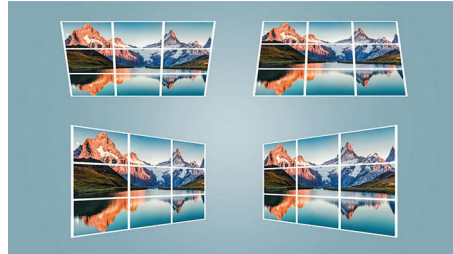

Extended image correction

Position the product where you prefer! Keystone correction and digital zoom technology will enable you to fine-tune the image to your exact needs and place the projector at almost any distance. With the noise-reduction technology, adjust your image for lifelike videos or for watching films as if you're sitting in a cinema