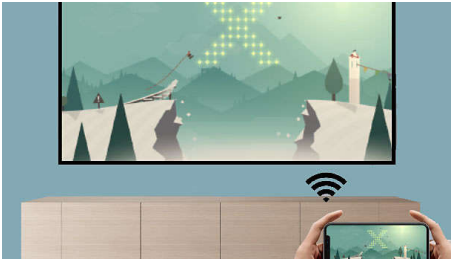

Highlights

Smart Wi-Fi screen mirroring

Connect your mobile devices such as tablets, smartphones or even computers wirelessly to mirror and share your contents. Videos on your phones? No worries, just cast it through Wi-Fi! (IOS, Android, Mac and PC). With the Dual band (2.4 and 5GHz), your connection will get even more stable and faster for smoother playback.