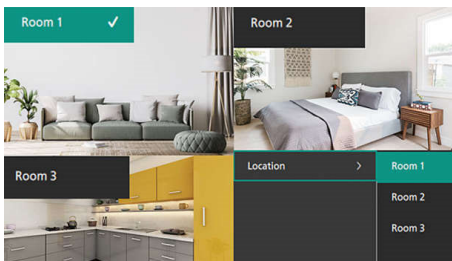

Philips NeoPix 730
Home Projector

Amazing Images

Flexible placement
Connected
Deep silence and punchy sound

NPX730/INT

A Silent, Compact, Full HD experience.

Enjoy Full HD 1080p on a 120-inch screen, with 700 ANSI Lumens, easy 2xHDMI, USB-A and USB-C connectivity. Keystone and 4 corners corrections and focus technology ensure a perfectly proportioned and clear picture.

Room Management

With our new Room Management feature, you can effortlessly set up and store up to 3 different rooms' parameters. Say goodbye to the hassle of constantly re-configuring your projector every time you switch from your living room to your bedroom. Enjoy seamless transitions between your favourite spaces, so you can spend less time tinkering with settings and more time enjoying your content. Integrated screw for ceiling mount.