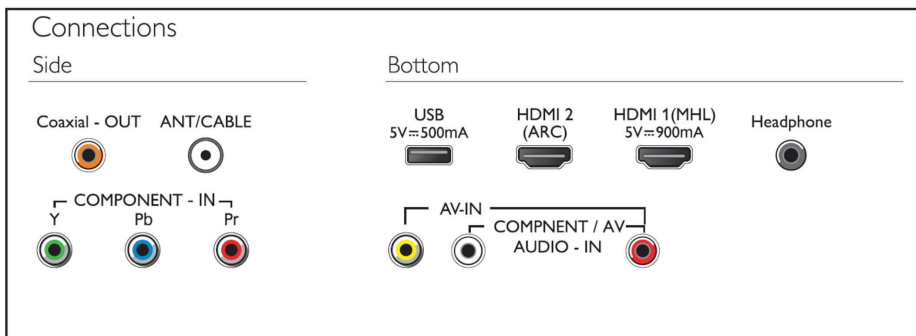

Issue date 2023-10-02

Version: 7.3.1

EAN: 87 18863 02002 9

© 2023 Koninklijke Philips N.V.
All Rights reserved.

Specifications are subject to change without notice. Trademarks are the property of Koninklijke Philips N.V. or their respective owners.

www.philips.com