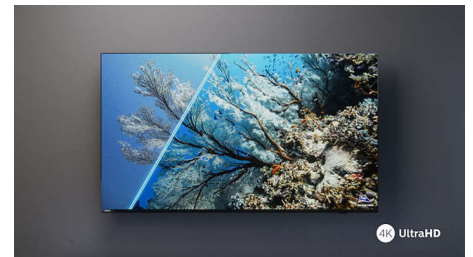

Ultra-sharp picture

No matter what you watch, this 4K LED TV gives you a bright, ultra-sharp picture with vivid colors. Plus, the TV is compatible with all major HDR formats so you'll see more detail-even in dark and bright areas-when you're streaming HDR content.