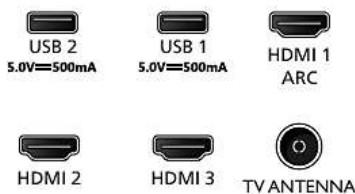

Sound

- Output power (RMS): 20W
- Speaker configuration: 10Wx2 speaker
- Sound Enhancement: Clear Dialogue, Dolby Volume Leveler

Connectivity

- Number of HDMI connections: 4
- HDMI features: Audio Return Channel
- EasyLink (HDMI-CEC): One touch play, Remote control pass-through, System audio control, System standby
- Number of USBs: 2
- Wireless connection: Bluetooth 5.0, Wi-Fi 802.11ac, 2x2, Dual band
- Other connections: Antenna IEC75, Service connector, Digital audio out (optical), Ethernet-LAN RJ-45
- HDMI ARC: Yes on HDMI1
- HDMI 2.1 features: VRR/ALLM supported
- HDCP Support

Supported HDMI video features

- HDR: Dolby Vision, HDR10, HDR10+, HLG

Power

- Mains power: AC 110--240 V 50/60Hz
- Ambient temperature: 5 °C to 35 °C
- Standby power consumption: <0.5W
- Power Saving Features: Auto switch-off timer, Eco mode, Picture mute (for radio)

Accessories

- Included accessories: 2 x AAA Batteries, Power cord, Quick start guide, Legal and safety brochure, Table top stand, Remote Control

Dimensions

- Set Width: 1116 mm
- Set Height: 645 mm
- Set Depth: 82 mm
- Product weight: 11.8 kg
- Set width (with stand): 1116 mm
- Set height (with stand): 716 mm
- Set depth (with stand): 268 mm

- Product weight (+stand): 12 kg
- Box width: 1240 mm
- Box height: 785 mm
- Box depth: 150 mm
- Weight incl. Packaging: 16 kg
- Wall mount dimensions: 200 x 300 mm

Connections

Side

Back