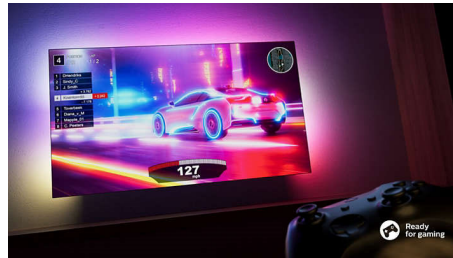

Good for gaming.

HDMI 2.1 lets you get the best from your console, with fast gameplay and smooth graphics. VRR is supported, and a low-input-lag setting activates automatically when you turn on your console. Ambilight's gaming mode makes the thrills feel bigger.