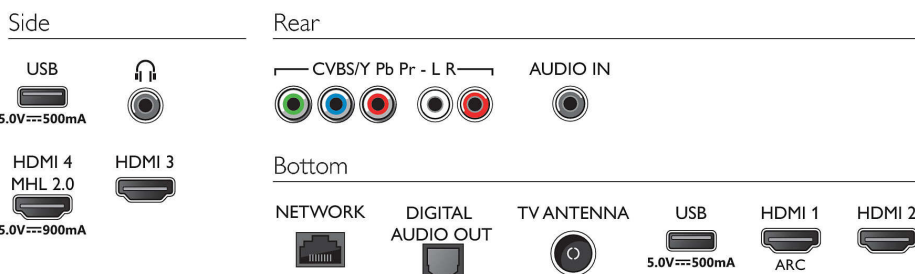

- Included accessories: Remote Control, Power cord, Quick start guide, Legal and safety brochure, Table top stand, 2 x AAA Batteries

Dimensions

- Set Width: 1129.54 mm
- Set Height: 656.45 mm
- Set Depth: 83.17 mm
- Product weight: 12.8 kg
- Set width (with stand): 1129.54 mm
- Set height (with stand): 717.72 mm
- Set depth (with stand): 259.18 mm
- Product weight (+stand): 13.1 kg
- Box width: 1219 mm
- Box height: 744 mm

- Box depth: 154 mm
- Weight incl. Packaging: 18 kg
- Wall mount compatible: 200 x 200 mm

Connections

Issue date 2023-10-02

Version: 12.3.1

EAN: 87 18863 01204 8

© 2023 Koninklijke Philips N.V.
All Rights reserved.