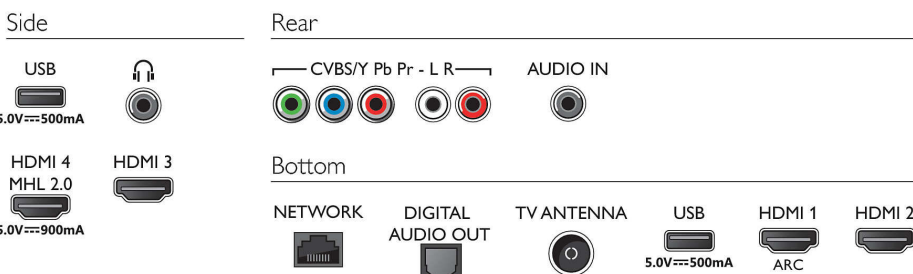

Sound

- Output power (RMS): 20W
- Sound Enhancement: Incredible Surround, Clear Sound, Auto Volume Leveler, Smart Sound

Connectivity

- Number of AV connections: 1
- Number of HDMI connections: 4
- HDMI features: Audio Return Channel
- Number of component in (YPbPr): 1
- EasyLink (HDMI-CEC): Remote control pass-through, System audio control, System standby, Pixel Plus link (Philips)*, One touch play
- Number of USBs: 2
- Wireless connection: Wi-Fi 802.11n 2x2 integrated, Wi-Fi Direct
- Other connections: Antenna IEC75, Audio L/R in, Audio in (DVI), Headphone out, Ethernet-LAN RJ-45, Digital audio out (optical), Service connector

- Included accessories: Remote Control, Power cord, Quick start guide, Legal and safety brochure, Table top stand, 2 x AAA Batteries

Dimensions

- Set Width: 1129.54 mm
- Set Height: 656.45 mm
- Set Depth: 83.17 mm
- Product weight: 12.8 kg
- Set width (with stand): 1129.54 mm
- Set height (with stand): 717.72 mm
- Set depth (with stand): 259.18 mm
- Product weight (+stand): 13.1 kg
- Box width: 1219 mm
- Box height: 744 mm

- Box depth: 154 mm
- Weight incl. Packaging: 18 kg
- Wall mount compatible: 200 x 200 mm

Connections

Issue date 2023-10-02

Version: 12.3.1

EAN: 87 18863 01204 8

© 2023 Koninklijke Philips N.V.
All Rights reserved.