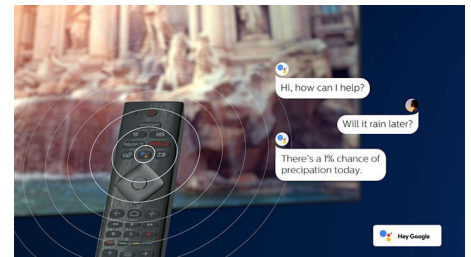

Supported HDMI video features

- HDR: HDR10, HLG

Power

- Mains power: AC 100V-240 50/60Hz
- Ambient temperature: 5 °C to 35 °C
- Standby power consumption: <0.5W
- Power Saving Features: Auto switch-off timer, Eco mode, Picture mute (for radio)

Accessories

- Included accessories: 2 x AAA Batteries, Power cord, Quick start guide, Legal and safety brochure, Table top stand, Remote Control

Dimensions

- Set Width: 958 mm
- Set Height: 559 mm
- Set Depth: 82 mm
- Product weight: 6.8 kg
- Set width (with stand): 958 mm
- Set height (with stand): 587 mm

Highlights

- Set depth (with stand): 224 mm
- Product weight (+stand): 7 kg
- Box width: 1100 mm
- Box height: 695 mm
- Box depth: 140 mm
- Weight incl. Packaging: 10 kg
- Wall mount dimensions: 100 x 200 mm

Never miss a thing with Freeview! Find out what's on now, next or over the next 7 days with the easy to use TV guide. Looking for your favourite show? Use Search for quick access to all your favourite on demand from ABC iview, SBS On Demand, 7+, 9Now and 10 Play. All in one place, all for free.

Google Assistant

Control your Philips Android TV with your voice. Want to play a game, watch Netflix, or find content and apps in the Google Play store? Just tell your TV. You can even command all Google Assistant-compatible smart home devices-like dimming the lights and setting the thermostat on movie night. Without leaving the sofa.

TV content

Go beyond traditional TV programming with Google Play Store . Experience endless movies, TV, music, apps and games online. More to love.

Full HD LED TV

Philips Pixel Plus HD processing engine optimizes the picture so you get razor-sharp images, rich colors, and noticeable depth. From YouTube videos to must-see Netflix shows, you'll always enjoy a vibrant picture.

Pixel Plus HD

Pixel Plus HD engine. Always a razor-sharp picture.