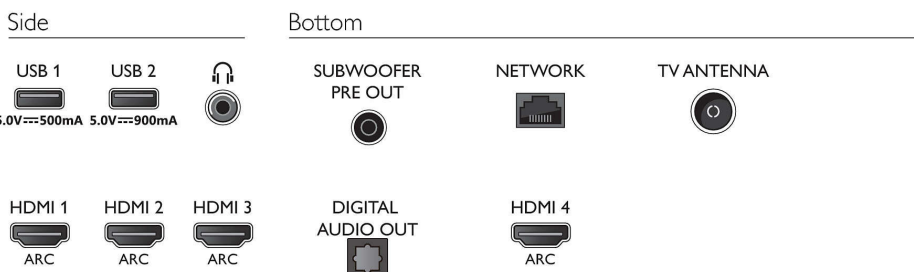

Connectivity

- Number of HDMI connections: 4
- HDMI features: 4K, Audio Return Channel
- EasyLink (HDMI-CEC): Remote control pass-through, System audio control, System standby, One touch play
- Number of USBs: 2
- Wireless connection: Bluetooth 4.2, Wi-Fi 802.11ac, 2x2, Dual band
- Other connections: Digital audio out (optical), Ethernet-LAN RJ-45, Headphone out
- HDCP 2.3: Yes on all HDMI

EU Energy card

- Panel technology used: OLED

Power

- Mains power: AC 220 - 240 V 50/60Hz
- Ambient temperature: 5 °C to 35 °C
- Standby power consumption: $0.3W$
- Power Saving Features: Auto switch-off timer, Light sensor, Picture mute (for radio), Eco mode

Accessories

- Included Accessories: Legal and safety brochure, Power cord, Quick start guide (x1), Stand with sound solution, 2 x AAA Batteries, Remote Control

Dimensions

- Set Width: 1227.8 mm
- Set Height: 705.6 mm
- Set Depth: 49.3 mm
- Product weight: 21.0 kg
- Set width (with stand): 1227.8 mm
- Set height (with stand): 805.5 mm
- Set depth (with stand): 260.7 mm
- Product weight (+stand): 28.1 kg
- Box width: 1400.0 mm
- Box height: 953.0 mm
- Box depth: 174.0 mm
- Weight incl. Packaging: 32.7 kg
- Wall mount compatible: 300 x 300 mm

Connections

Issue date 2023-10-02

Version: 6.0.1

EAN: 87 18863 02892 6

© 2023 Koninklijke Philips N.V. All Rights reserved.

Specifications are subject to change without notice. Trademarks are the property of Koninklijke Philips N.V. or their respective owners.

www.philips.com

* EPG and actual visibility (up to 8 days) is country and operator dependent.

* Android App offerings vary per country. For more details please visit your local Google Play Store.

* Philips TV Remote app and related functionalities vary per TV model, operator, and country, as well as smart device model and OS. For more details please visit: www.philips.com/TVRemoteapp.

* Smart TV app offerings vary per TV model and country. For more details please visit: www.philips.com/smarttv.

* Its functionality is subject to ChromeCast built-in apps and smart devices. For more details, please visit ChromeCast built-in product pages.

* Memory size (Flash) : 16G, the actual available disc space may differ (dependant on e.g. (pre-)installed apps, installed operating system, etc.)

* Image depicted on the website are non-contractual pictures. Please always refer to the actual TV that are sold in the retail or stores.