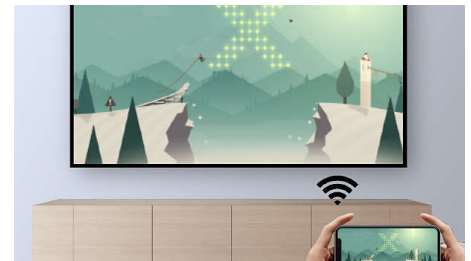

LuminAce and NaturaColor

Thanks to its LuminAce engine, the Philips Screeneo U3 provides sharp, well-contrasted images with even more natural colours (NaturaColor technology) as well as a deep black level. It is equipped with an innovative generation UHP lamp developed by Philips with a life of 10,000 hours, guaranteeing brightness of 2800 lumens.

HDP3550/EU

Wi-Fi/DLNA home network

Thanks to the Wi-Fi/DLNA functions, browse web content and stream videos, music and pictures.

Wireless screen mirroring

Thanks to the wireless screen mirroring function you can share your digital content on a huge screen from iOS, Android and Windows devices.