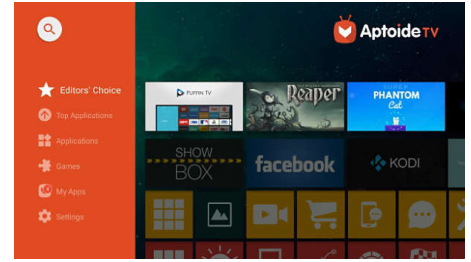

Wi-Fi/DLNA home network

Thanks to the Wi-Fi/DLNA functions, browse web content and stream videos, music and pictures.