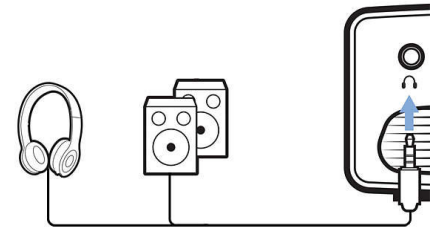

Audio jack

Connect any headphones or external powered speakers with the built-in 3.5 jack.