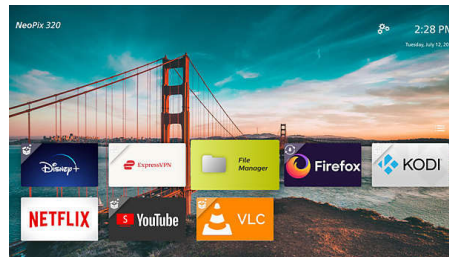

Smart OS for apps and more

Take full advantage of endless entertainment directly out of the box with all your favourite pre-installed apps. Enjoy Netflix, Amazon Prime, Youtube, Disney+ and more!