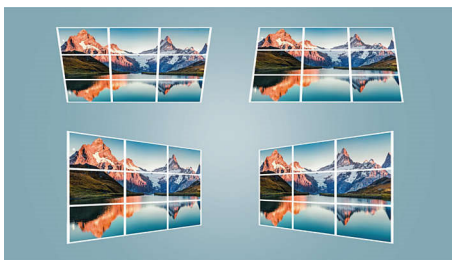

Advanced picture correction

Place the projector wherever you wish! Auto keystone and 4-corner correction help eliminate crooked, distorted images for a perfectly proportioned picture even if the device is not straight in front of the wall. It also

gives users an optimal image from virtually any angle and eliminates many of the hassles of an optimal set-up. Big space, small wall? Easy! The digital zoom maximises the image size even if your projector is far away from a wall.