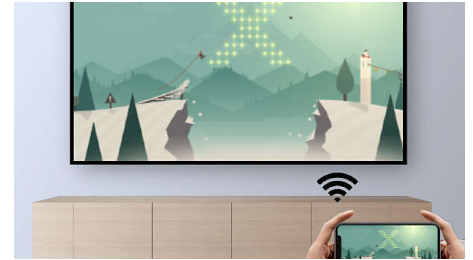

gives users an optimal image from virtually any angle and eliminates many of the hassles of an optimal set-up. Big space, small wall? Easy! The digital zoom maximises the image size even if your projector is far away from a wall.

Fully engineered to improve airflow and heat dissipation while maintaining a compact design. Enhanced by the use of high-performance fans, it offers an unprecedented silence.

NPX320/INT

Wi-Fi screen mirroring

Connect your mobile devices such as a tablets, smartphones or even computers wirelessly to mirror and share all your contents. Videos on your phones? No worries, just cast it through Wi-Fi! (iOS, Android, Mac and PC)