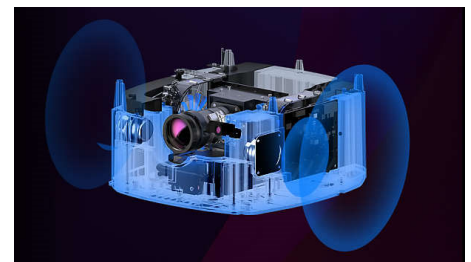

Superior Stereo Speakers

No need for an extra sound bar or home-cinema! The Screeneo S Collection provides endlessly vibrant, clear and powerful sound with deep bass.