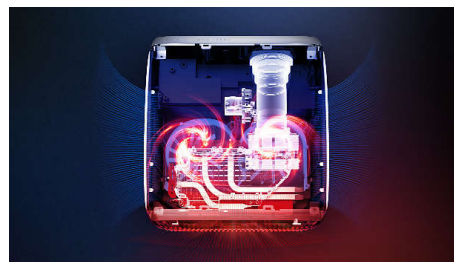

Low fan noise

Our all-in-one Screeneo S Collection projectors are designed to dissipate heat through the aluminium side grids along with a state-of-the-art ultra-low-noise fan.