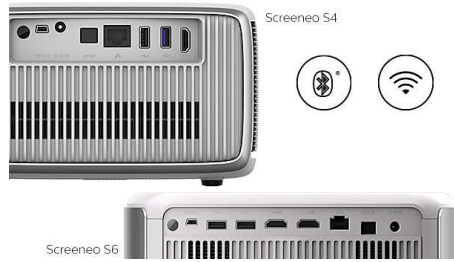

## Bluetooth BoomBoxes

Play your music directly on the projector. Use your Screeneo as a Boombox by connecting your smartphones or any other Bluetooth device to enjoy big sound.

## Built-in Media Player

Pop your essentials in your hand with the integrated Media Player: Browse, watch all of your videos, listen to your music or share your latest holiday pictures.

## Fully Connected

The Screeneo S Collection comes with all the connectivity you need: Wi-Fi, Bluetooth, USB, HDMI, SPDIF; Connect your game consoles, Blu-ray player, smart boxes or set top boxes to enjoy all your contents.