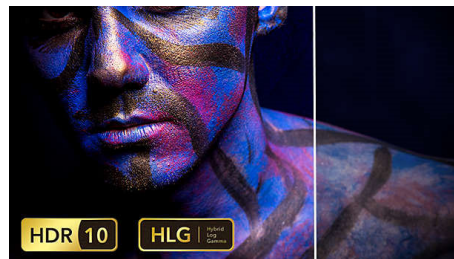

## HDR for advanced contrast

High Dynamic Range is the new video standard that redefines in-home entertainment through advances in contrast and colour. With HDR 10, enjoy a sensory experience that captures the original richness and liveliness, yet accurately reflects the content creator's intent.