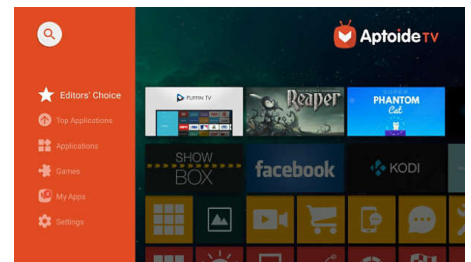

Smart Android OS for apps

Take full advantage of endless entertainment with Android OS. All your favourite apps are pre-installed out of the box. Enjoy Youtube, Netflix and more!