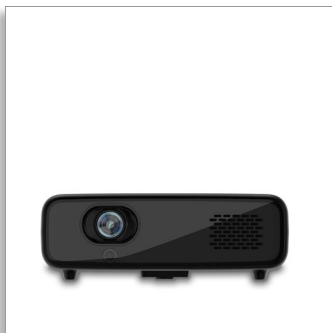

Philips PicoPix Max One  
Mobile projector

Up to 120"

Ultra bright and portable  
USB-C video and HDMI  
Built-in speakers and 5 h battery

PPX520

## Streaming everywhere, gaming anywhere

PicoPix Max One projects in true Full HD 1080p with lifelike colours thanks to the 4 Ch LED. USB-C video and HDMI connections ready for Apple MacBook and smart devices. Built-in 5 hour battery, electric focus, digital zoom and auto keystone.