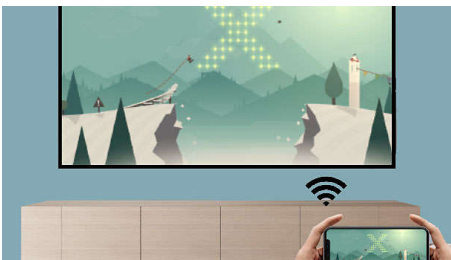

Philips NeoPix 122
Home Projector

Beautiful display

Wi-Fi connection
Punchy Sound
Deep Silence

NPX122/INT

Smartly Designed, get well in your interior

NeoPix 122 offers an enjoyable 720p HD image up to 65". Compact, with a large choice of connectors (HDMI, USB) as well as Dual band Wi-Fi screen mirroring. Built-in media player for movies, pictures and even music, combined with a 2.1 speak

NeoPix 122 in True HD 720p

Dive into the captivating world of True 720p HD with the NeoPix 122, perfect for enjoying your favorite movies and TV shows on an a 65" screen in your bedroom. Benefit from the short throw engine, designed to minimize projection distance and create an even larger picture when just 2 meters away from the wall. The NeoPix 122 comes equipped with an integrated stand screw, ready for effortless ceiling mounting.

Smart Wi-Fi screen mirroring

Connect your mobile devices such as a tablets, smartphones or even computers wirelessly to mirror and share your contents. Videos on your phones? No worries, just cast it through

Wi-Fi! (IOS, Android, Mac and PC). With the Dual band (2.4 and 5GHz), your connection will get even more stable and faster for smoother playback.

Super silent

Fully engineered to improve airflow and heat dissipation while maintaining a compact design. Enhanced by the use of high-performance fans, it offers an unprecedented silence.