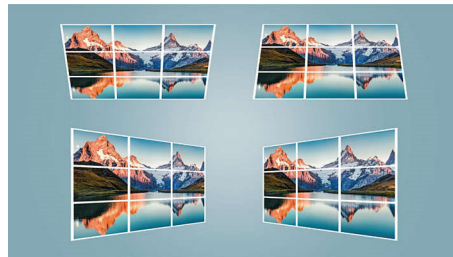

Extended image correction

Position the product where you prefer! Keystone correction and digital zoom technology will enable you to fine-tune the image to your exact need and place the projector at almost any distance. With the noise reduction technology, adjust your image for lifelike videos or cinema motion pictures