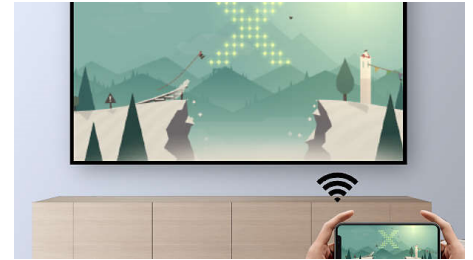

Fully engineered to improve airflow and heat dissipation while maintaining a compact design. Enhanced by the use of high-performance fans, it offers an unprecedented silence.

NPX320/INT

Wi-Fi screen mirroring

Connect your mobile devices such as a tablets, smartphones or even computers wirelessly to mirror and share all your contents. Videos on your phones? No worries, just cast it through Wi-Fi! (iOS, Android, Mac and PC)