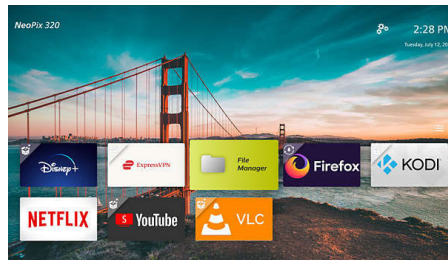

Smart OS for apps and more

Take full advantage of endless entertainment directly out of the box with all your favourite pre-installed apps. Enjoy Netflix, Amazon Prime, Youtube, Disney+ and more!