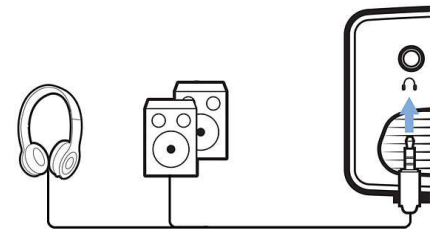

Project images up to 65"

Entertainment in every room, project anything up to 65" (165cm) diagonally.

True HD 720 p resolution

True HD 720 p resolution projection delivering clear text and sharp image quality.

Built-in Media Player

Pop your essentials in your hand with the integrated Media Player: Browse, watch all of your videos, listen to your music or share your latest holiday pictures.

Fully Connected

Connect any multimedia devices such as set top boxes, PC, MAC, gaming consoles and streaming devices like Fire Stick or Apple TV with the USB, HDMI or MicroSD ports.

Audio jack

Connect any headphones or external powered speakers with the built-in 3.5 jack.

Stereo speakers

Integrated stereo speakers with equalisation and surround sound.

Specifications

Technology

- Display technology: LCD
- Light source: LED
- Contrast ratio: 3000:1
- Resolution: 1280 x 720 pixel
- Throw ratio: 1,4:1
- Aspect ratio: 16:9
- Focus adjustment: Manual
- Integrated media player
- Keystone correction: Digital
- LED lifetime: Up to 30,000 h
- Projection distance: 80 cm - 200 cm/24" - 60"
- Resolution supported: 1920 x 1080 pixels
- Recommended usage: 65" max in dark room

Connection

- HDMI: x 1
- USB: x 1

- VGA: x 1
- Micro SD: x 1
- Audio out: 3.5 mm jack
- AV in: 3.5-mm jack
- DC-IN: DC jack

Sound

- Stereo Speaker: 2 x 3 W

Dimensions

- Weight: 1.89lbs / 0.86 kg
- unpacked (W x D x H): 207 x 150 x 84.5 mm/8.14 x 5.9 x 3.32 inch