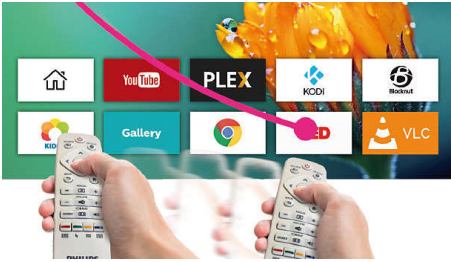

Incredible images

- HDR for advanced contrast and colour
- Perfect image with bespoke adjustments
- Project images up to 160"

Play, connect, repeat

- Built-in Media Player for unlimited binge watching
- Fully Connected for endless possibilities
- Wi-Fi screen mirroring for smart sharing

So smart

- Smart Android OS for apps and more!
- AirMote for comfortable control

Bespoke sound

- Superior Stereo Speakers
- Bluetooth BoomBoxes
- Low fan noise

PHILIPS

Home projector
Full HD Resolution Up to 160", LED DLP

Highlights

AirMote

Easily navigate thanks to the intuitive AirMote control by pointing or using gestures to pick and choose what you want to watch.

Bluetooth BoomBoxes

Play your music directly on the projector. Use your Screeneo as a Boombox by connecting your smartphones or any other Bluetooth device to enjoy big sound.

Built-in Media Player

Pop your essentials in your hand with the integrated Media Player: Browse, watch all of your videos, listen to your music or share your latest holiday pictures.

Fully Connected

The Screeneo S Collection comes with all the connectivity you need: Wi-Fi, Bluetooth, USB, HDMI, SPDIF; Connect your game consoles, Blu-ray player, smart boxes or set top boxes to enjoy all your contents.