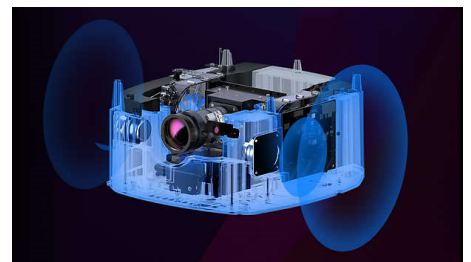

Low fan noise

Our all-in-one Screeneo S Collection projectors are designed to dissipate heat through the aluminium side grids along with a state-of-the-art ultra-low-noise fan.

SCN450/INT

Perfect image

Get a perfect picture, automatically and straight out of the box with the Auto Keystone, Auto focus. The Digital Zoom will help you to adjust the image size without moving the projector and because you won't always place your projector directly opposite the wall, we added 4 corner correction to fine-tune your image and get a perfect fit even if your device is up to 45 degrees to your right of left side.

No need for an extra sound bar or home-cinema! The Screeneo S Collection provides endlessly vibrant, clear and powerful sound with deep bass.

Specifications

Technology

- Display technology: DLP
- Light source: LED
- Contrast ratio: 100,000:1
- Resolution: 1920 x 1080 pixels
- Throw ratio: 1.2:1
- Aspect ratio: 4:3 and 16:9
- Projection modes: front, rear, ceiling
- Focus adjustment: Auto
- Integrated media player
- Internal memory: 16 GB
- Keystone correction: Auto
- Operating system: Android
- LED lifetime: Up to 30,000 h
- Projection image size: up to 400 cm (160")
- Projection distance: 26 cm - 457 cm/10"-180"
- 4 corner correction