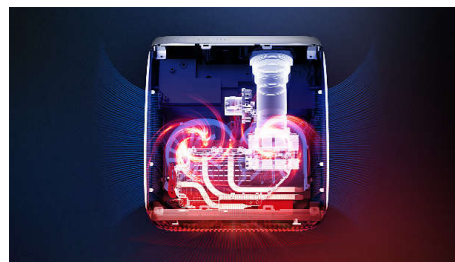

Low fan noise

Our all-in-one Screeneo S Collection projectors are designed to dissipate heat through the aluminium side grids along with a state-of-the-art ultra-low-noise fan.