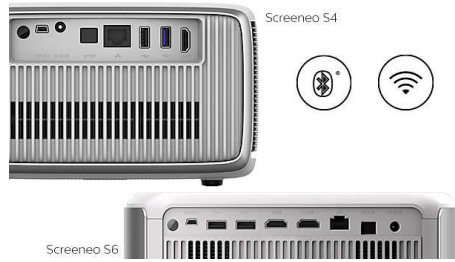

Highlights

AirMote

Easily navigate thanks to the intuitive AirMote control by pointing or using gestures to pick and choose what you want to watch.

Bluetooth BoomBoxes

Play your music directly on the projector. Use your Screeneo as a Boombox by connecting your smartphones or any other Bluetooth device to enjoy big sound.

Built-in Media Player

Pop your essentials in your hand with the integrated Media Player: Browse, watch all of your videos, listen to your music or share your latest holiday pictures.

Fully Connected

The Screeneo S Collection comes with all the connectivity you need: Wi-Fi, Bluetooth, USB, HDMI, SPDIF; Connect your game consoles, Blu-ray player, smart boxes or set top boxes to enjoy all your contents.

Low fan noise

Our all-in-one Screeneo S Collection projectors are designed to dissipate heat through the aluminium side grids along with a state-of-the-art ultra-low-noise fan.

SCN450/INT

Perfect image

Get a perfect picture, automatically and straight out of the box with the Auto Keystone, Auto focus. The Digital Zoom will help you to adjust the image size without moving the projector and because you won't always place your projector directly opposite the wall, we added 4 corner correction to fine-tune your image and get a perfect fit even if your device is up to 45 degrees to your right of left side.

No need for an extra sound bar or home-cinema! The Screeneo S Collection provides endlessly vibrant, clear and powerful sound with deep bass.

Specifications

Technology

- Display technology: DLP
- Light source: LED
- Contrast ratio: 100,000:1
- Resolution: 1920 x 1080 pixels
- Throw ratio: 1.2:1
- Aspect ratio: 4:3 and 16:9
- Projection modes: front, rear, ceiling
- Focus adjustment: Auto
- Integrated media player
- Internal memory: 16 GB
- Keystone correction: Auto
- Operating system: Android
- LED lifetime: Up to 30,000 h
- Projection image size: up to 400 cm (160")
- Projection distance: 26 cm - 457 cm/10"-180"
- 4 corner correction