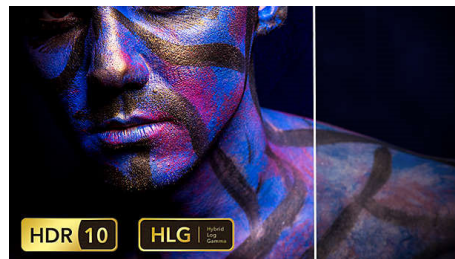

HDR for advanced contrast

High Dynamic Range is the new video standard that redefines in-home entertainment through advances in contrast and colour. With HDR 10, enjoy a sensory experience that captures the original richness and liveliness, yet accurately reflects the content creator's intent.