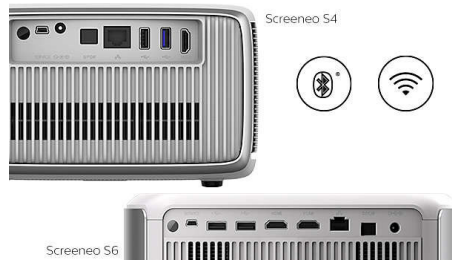

Philips Screeneo S6
Home projector

4K Resolution

Up to 180"
LED DLP

SCN650

Project big. Really big.

with 4K smart short throw technology

With an incredible 8.3 million pixels (4K), Screeneo S6 delivers home cinema with impeccable precision and detail. Movies and TV shows come to life with pitch-perfect brightness and stunning highlights in HDR.

AirMote

Easily navigate thanks to the intuitive AirMote control by pointing or using gestures to pick and choose what you want to watch.

Bluetooth BoomBoxes

Play your music directly on the projector. Use your Screeneo as a Boombox by connecting your smartphones or any other Bluetooth device to enjoy big sound.

Built-in Media Player

Pop your essentials in your hand with the integrated Media Player: Browse, watch all of your videos, listen to your music or share your latest holiday pictures.

Fully Connected

The Screeneo S Collection comes with all the connectivity you need: Wi-Fi, Bluetooth, USB, HDMI, SPDIF; Connect your game consoles, Blu-ray player, smart boxes or set top boxes to enjoy all your contents.

No need for an extra sound bar or home-cinema! The Screeneo S Collection provides endlessly vibrant, clear and powerful sound with deep bass.

Specifications

Technology

- Display technology: DLP
- Light source: LED
- Contrast ratio: 150,000:1
- Resolution: 3840 x 2160 pixels
- Throw ratio: 1.2:1
- Aspect ratio: 4:3 and 16:9
- Projection modes: front, rear, ceiling
- Focus adjustment: Auto
- Integrated media player
- Internal memory: 16 GB
- Keystone correction: Electric
- Operating system: Android
- LED lifetime: Up to 30,000 h
- Projection image size: up to 450 cm (180")
- Projection distance: 48-285 cm/19-112"
- 4 corner correction