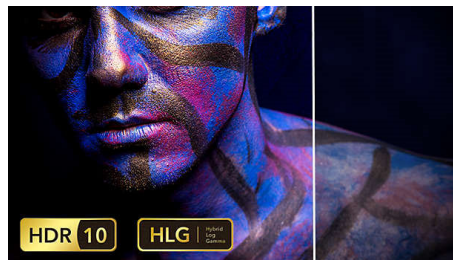

HDR for advanced contrast

High Dynamic Range is the new video standard that redefines in-home entertainment through advances in contrast and colour. With HDR 10, enjoy a sensory experience that captures the original richness and liveliness, yet accurately reflects the content creator's intent.