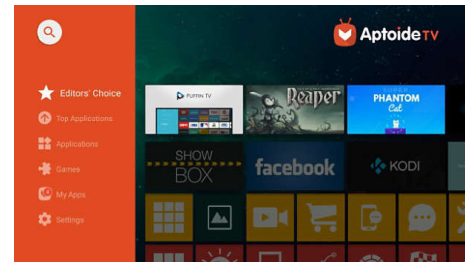

Smart Android OS for apps

Take full advantage of endless entertainment with Android OS. All your favourite apps are pre-installed out of the box. Enjoy Youtube, Netflix and more!