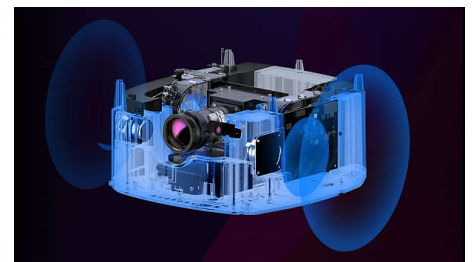

Superior Stereo Speakers

No need for an extra sound bar or home-cinema! The Screeneo S Collection provides endlessly vibrant, clear and powerful sound with deep bass.