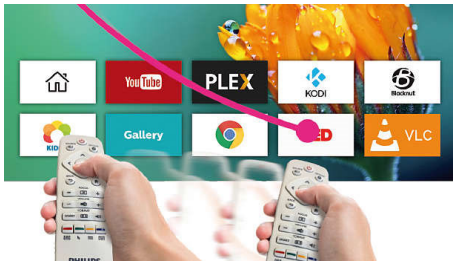

So smart

- Smart Android OS for apps and more!
- AirMote for comfortable control

Bespoke sound

- Superior Stereo Speakers
- Bluetooth BoomBoxes

PHILIPS

Home projector
4K Resolution Up to 180", LED DLP

Highlights

4K Ultra HD

With four times the resolution of conventional Full HD, Ultra HD 4K lights up your screen with over 8 million pixels. Enjoy crisp details, vivid and true-to-life colours when watching sports, games and streaming content.

AirMote

Easily navigate thanks to the intuitive AirMote control by pointing or using gestures to pick and choose what you want to watch.

Bluetooth BoomBoxes

Play your music directly on the projector. Use your Screeneo as a Boombox by connecting your smartphones or any other Bluetooth device to enjoy big sound.

Built-in Media Player

Pop your essentials in your hand with the integrated Media Player: Browse, watch all of your videos, listen to your music or share your latest holiday pictures.

Fully Connected

The Screeneo S Collection comes with all the connectivity you need: Wi-Fi, Bluetooth, USB, HDMI, SPDIF; Connect your game consoles, Blu-ray player, smart boxes or set top boxes to enjoy all your contents.