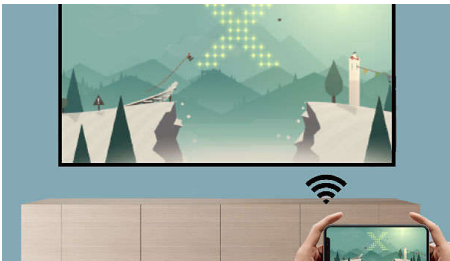

Philips NeoPix 122
Home Projector

Beautiful display

Wi-Fi connection
Punchy Sound
Deep Silence

NPX122/INT

Smartly Designed, get well in your interior

NeoPix 122 offers an enjoyable 720p HD image up to 65". Compact, with a large choice of connectors (HDMI, USB) as well as Dual band Wi-Fi screen mirroring. Built-in media player for movies, pictures and even music, combined with a 2.1 speak

Smart Wi-Fi screen mirroring

Connect your mobile devices such as a tablets, smartphones or even computers wirelessly to mirror and share your contents. Videos on your phones? No worries, just cast it through Wi-Fi! (IOS, Android, Mac and PC). With the Dual band (2.4 and 5GHz), your connection will get even more stable and faster for smoother playback.

NeoPix 122 in True HD 720p

Dive into the captivating world of True 720p HD with the NeoPix 122, perfect for enjoying your favorite movies and TV shows on an a 65" screen in your bedroom. Benefit from the short throw engine, designed to minimize projection distance and create an even larger

picture when just 2 meters away from the wall. The NeoPix 122 comes equipped with an integrated stand screw, ready for effortless ceiling mounting.

Built-in media player

Thanks to the integrated media player, you have everything at your fingertips: browse and watch all your videos, listen to your music or project your latest holiday photos. Just plug your USB Stick or hard drive to enjoy all your local content.