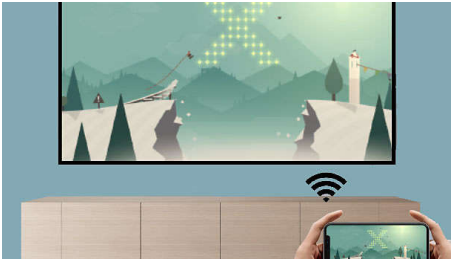

Highlights

Smart Wi-Fi screen mirroring

Connect your mobile devices such as a tablets, smartphones or even computers wirelessly to mirror and share your contents. Videos on your phones? No worries, just cast it through Wi-Fi! (IOS, Android, Mac and PC). With the Dual band (2.4 and 5GHz), your connection will get even more stable and faster for smoother playback.