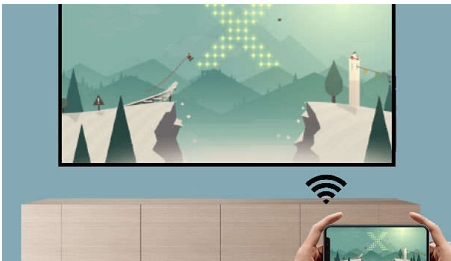

Philips NeoPix 122
Home Projector

Beautiful display

Wi-Fi connection
Punchy Sound
Deep Silence

NPX122/INT

Smartly Designed, get well in your interior

NeoPix 122 offers an enjoyable 720p HD image up to 65". Compact, with a large choice of connectors (HDMI, USB) as well as Dual band Wi-Fi screen mirroring. Built-in media player for movies, pictures and even music, combined with a 2.1 speak

Smart Wi-Fi screen mirroring

Connect your mobile devices such as a tablets, smartphones or even computers wirelessly to mirror and share your contents. Videos on your phones? No worries, just cast it through Wi-Fi! (IOS, Android, Mac and PC). With the Dual band (2.4 and 5GHz), your connection will get even more stable and faster for smoother playback.

NeoPix 122 in True HD 720p

Dive into the captivating world of True 720p HD with the NeoPix 122, perfect for enjoying your favorite movies and TV shows on an a 65" screen in your bedroom. Benefit from the short throw engine, designed to minimize projection distance and create an even larger

picture when just 2 meters away from the wall. The NeoPix 122 comes equipped with an integrated stand screw, ready for effortless ceiling mounting.

Super silent

Fully engineered to improve airflow and heat dissipation while maintaining a compact design. Enhanced by the use of high-performance fans, it offers an unprecedented silence.