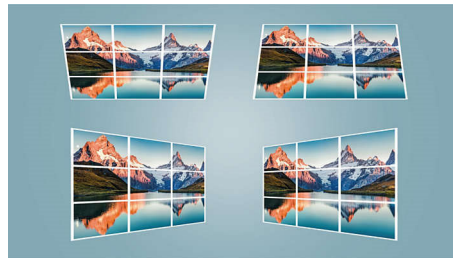

Extended image correction

Position the product where you prefer! Keystone correction and digital zoom technology will enable you to fine-tune the image to your exact need and place the

NPX122/INT

projector at almost any distance. With the noise reduction technology, adjust your image for lifelike videos or cinema motion pictures