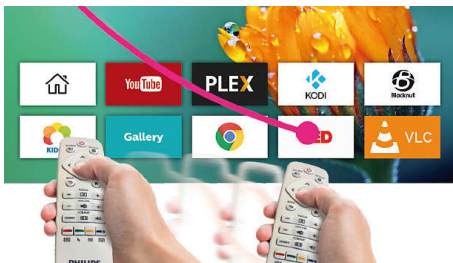

So smart

- Smart Android OS for apps and more!
- AirMote for comfortable control

Bespoke sound

- Superior Stereo Speakers
- Bluetooth BoomBoxes

PHILIPS

Home projector
4K Resolution Up to 180", LED DLP

Highlights

4K Ultra HD

With four times the resolution of conventional Full HD, Ultra HD 4K lights up your screen with over 8 million pixels. Enjoy crisp details, vivid and true-to-life colours when watching sports, games and streaming content.

AirMote

Easily navigate thanks to the intuitive AirMote control by pointing or using gestures to pick and choose what you want to watch.

Bluetooth BoomBoxes

Play your music directly on the projector. Use your Screeneo as a Boombox by connecting your smartphones or any other Bluetooth device to enjoy big sound.

Built-in Media Player

Pop your essentials in your hand with the integrated Media Player: Browse, watch all of your videos, listen to your music or share your latest holiday pictures.

Fully Connected

The Screeneo S Collection comes with all the connectivity you need: Wi-Fi, Bluetooth, USB, HDMI, SPDIF; Connect your game consoles, Blu-ray player, smart boxes or set top boxes to enjoy all your contents.