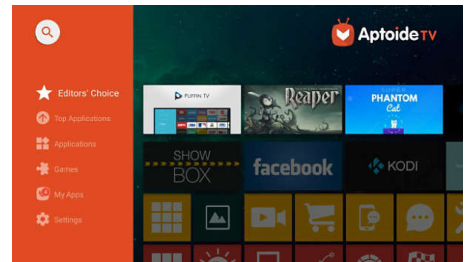

Smart Android OS for apps

Take full advantage of endless entertainment with Android OS. All your favourite apps are pre-installed out of the box. Enjoy Youtube, Netflix and more!