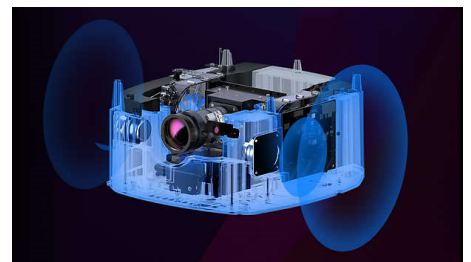

SCN650/INT

Perfect image

Get a perfect picture automatically straight out of the box with the Auto Keystone, Auto focus. Because you won't always place your projector directly opposite the wall, we added 4 corner correction to fine-tune your image and get a perfect fit even if your device is up to 45 degrees to your right of left side.

No need for an extra sound bar or home-cinema! The Screeneo S Collection provides endlessly vibrant, clear and powerful sound with deep bass.

Specifications

Technology

- Display technology: DLP
- Light source: LED
- Contrast ratio: 150,000:1
- Resolution: 3840 x 2160 pixels
- Throw ratio: 1.2:1
- Aspect ratio: 4:3 and 16:9
- Projection modes: front, rear, ceiling
- Focus adjustment: Auto
- Integrated media player
- Internal memory: 16 GB
- Keystone correction: Electric
- Operating system: Android
- LED lifetime: Up to 30,000 h
- Projection image size: up to 450 cm (180")
- Projection distance: 48-285 cm/19-112"
- 4 corner correction