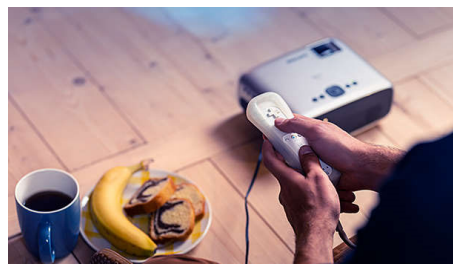

Built-in Media Player

Pop your essentials in your hand with the integrated Media Player: Browse, watch all of your videos, listen to your music or share your latest holiday pictures.

Fully Connected

Connect any multimedia devices such as set top boxes, gaming consoles and streaming devices like Fire Stick or Apple TV with the USB, HDMI or MicroSD ports.

Make It smart!

Access to unlimited content by connecting to any smart gaming consoles or TV boxes like Fire Stick or Apple TV.

Built-in battery

Get entertainment on the go with the built-in battery providing up to 60 mins of power so you can watch movies and share videos without the hassle of wires or cables.