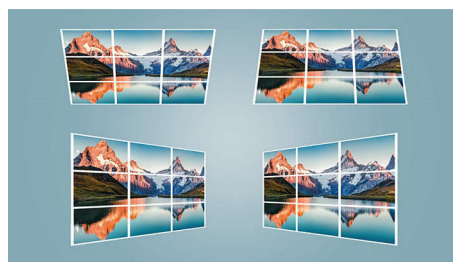

Extended image correction

Position the product where you prefer! Keystone correction and digital zoom technology will enable you to fine-tune the image to your exact need and place the projector at almost any distance. With the

noise reduction technology, adjust your image for lifelike videos or cinema motion pictures