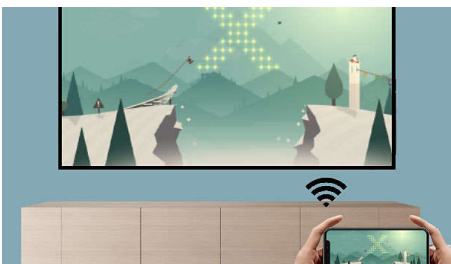

Philips NeoPix 122
Home Projector

Beautiful display

Wi-Fi connection
Punchy Sound
Deep Silence

NPX122/INT

Smartly Designed, get well in your interior

NeoPix 122 offers an enjoyable 720p HD image up to 65". Compact, with a large choice of connectors (HDMI, USB) as well as Dual band Wi-Fi screen mirroring. Built-in media player for movies, pictures and even music, combined with a 2.1 speak

Deep silence and punchy sound

- 2.1 Powerful sound system
- Super silent

PHILIPS

Highlights

NeoPix 122 in True HD 720p

Dive into the captivating world of True 720p HD with the NeoPix 122, perfect for enjoying your favorite movies and TV shows on an a 65" screen in your bedroom. Benefit from the short throw engine, designed to minimize projection distance and create an even larger picture when just 2 meters away from the wall. The NeoPix 122 comes equipped with an integrated stand screw, ready for effortless ceiling mounting.

Smart Wi-Fi screen mirroring

Connect your mobile devices such as a tablets, smartphones or even computers wirelessly to mirror and share your contents. Videos on your phones? No worries, just cast it through Wi-Fi! (IOS, Android, Mac and PC). With the Dual band (2.4 and 5GHz), your connection will get even more stable and faster for smoother playback.

Built-in media player

Thanks to the integrated media player, you have everything at your fingertips: browse and watch all your videos, listen to your music or project your latest holiday photos. Just plug your USB Stick or hard drive to enjoy all your local content.