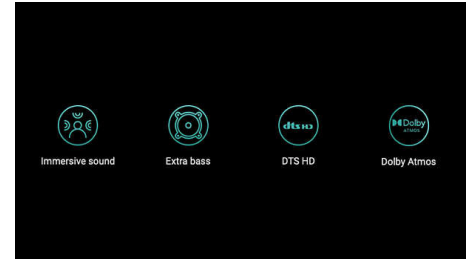

SCN550/INT

Dolby Atmos and DTS HD

The Screeneo U5 brings you state-of-the-art sound to complete the True 4K Experience with Dolby Atmos and DTS HD.