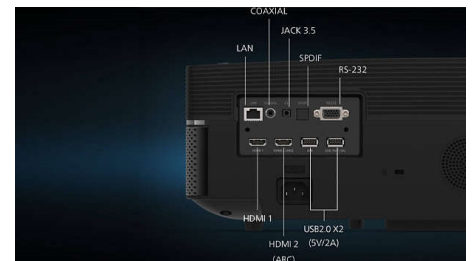

Cutting-Edge Image Quality

With precise colour accuracy and incredible contrast on a max 150-inch screen space, the Screeneo U5 is the world's first projector able to produce images compatible with REC709, Dolby Vision, HDR10 and HLG ensuring incredible colour reproduction performances up to 12 bit. Eye sensors protection for automatic light dimming.

SCN550/INT

Dolby Atmos and DTS HD

The Screeneo U5 brings you state-of-the-art sound to complete the True 4K Experience with Dolby Atmos and DTS HD.

Enriched Connectivity

Connect all your favourite devices via HDMI (like a smartphone, tablet, laptop, gaming console), and play all your videos, pictures and audio files from a USB thanks to the built-in multimedia player. There is also a 2 x HDMI, 2 x USB, SPDIF and Jack 3.5 to connect external speakers. The RS-232 port enables home cinema and home automation system.

Specifications

Technology

- Display technology: DLP Cinema Chip
- Light source: Laser (over 25,000 hours)
- Brightness: up to 2200 lumens *
- Contrast ratio: (FOFO) 1483:1
- Resolution: True 4K UHD (3840 x 2160 pixels)
- Throw ratio: 0.21:1
- Aspect ratio: 4:3 and 16:9
- Projection modes: front, rear, ceiling
- Focus adjustment: Electrical
- Internal memory: 2 GB RAM / 32 GB ROM
- Keystone correction: manual or digital *, yes (8 points)
- Operating system: AndroidTV 11 (catalogue of Apps)
- 3D technology: Immersive 3D content enable
- Projection image size: up to 150" (380 cm)
- Recommended usage: 120" max in dark room
- Digital Zoom
- REC.709
- FlowMotion 4: Yes (MEMC)
- Gaming mode
- Offset: 140%
- Eye protection sensor