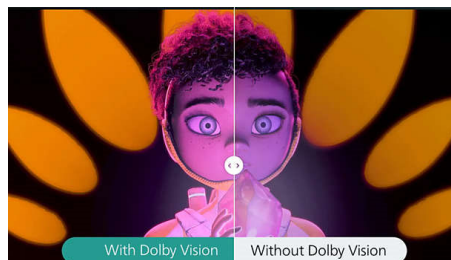

Highlights

4K Laser Projector

Watch films and more in True 4K UHD sharpness, full of the fine detail that can be lost at lower resolutions. The picture remains lifelike and text is crystal-clear when displayed at up to 120" or more. Texas Instrument DLP cinema technology delivers dramatic home cinema viewing with vivid pictures, deep contrast and a bright image in all conditions. The 2,200 ANSI Lumens Laser light source displays rich, and vivid colours for even more detail up to 25,000 hours: you won't need blackout curtains!

Android TV Experience

Your Philips Android TV Projector gives you the content you want when you want it. You can customise the home screen to display your favourite apps, making it effortless to start streaming the films and shows you love or pick up where you left off. Our OSD has a new intuitive UI design, which makes it a breeze to navigate and find your way around. Powered by the fastest AMLOGIC CPU, it provides a smooth, best in class Android TV experience.

ChromeCast Built-in

Chromecast built-in is a piece of technology that allows you to stream your favourite entertainment and apps from your phone, tablet or laptop right to your TV or speakers. Your phone acts as a simple, powerful remote. Just open the mobile apps you already know and love to quickly access your TV shows and playlists. No new logins or downloads required. You can use your phone to search, browse, queue and control the projector from anywhere in the home, and keep using it without disrupting what's playing or draining your battery.

Cutting-Edge Image Quality

With precise colour accuracy and incredible contrast on a max 150-inch screen space, the Screeneo U5 is the world's first projector able to produce images compatible with REC709, Dolby Vision, HDR10 and HLG ensuring incredible colour reproduction performances up to 12 bit. Eye sensors protection for automatic light dimming.