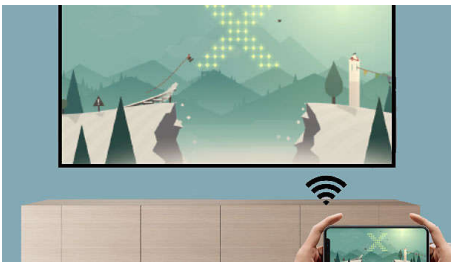

Philips NeoPix 122
Home Projector

Beautiful display

Wi-Fi connection
Punchy Sound
Deep Silence

NPX122/INT

Smartly Designed, get well in your interior

NeoPix 122 offers an enjoyable 720p HD image up to 65". Compact, with a large choice of connectors (HDMI, USB) as well as Dual band Wi-Fi screen mirroring. Built-in media player for movies, pictures and even music, combined with a 2.1 speak

Deep silence and punchy sound

- 2.1 Powerful sound system
- Super silent

PHILIPS

Highlights

NeoPix 122 in True HD 720p

Dive into the captivating world of True 720p HD with the NeoPix 122, perfect for enjoying your favorite movies and TV shows on an a 65" screen in your bedroom. Benefit from the short throw engine, designed to minimize projection distance and create an even larger picture when just 2 meters away from the wall. The NeoPix 122 comes equipped with an integrated stand screw, ready for effortless ceiling mounting.

Smart Wi-Fi screen mirroring

Connect your mobile devices such as a tablets, smartphones or even computers wirelessly to mirror and share your contents. Videos on your phones? No worries, just cast it through Wi-Fi! (IOS, Android, Mac and PC). With the Dual band (2.4 and 5GHz), your connection will get even more stable and faster for smoother playback.

Built-in media player

Thanks to the integrated media player, you have everything at your fingertips: browse and watch all your videos, listen to your music or project your latest holiday photos. Just plug your USB Stick or hard drive to enjoy all your local content.