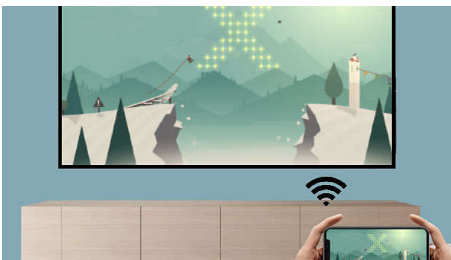

Philips NeoPix 122
Home Projector

Beautiful display

Wi-Fi connection
Punchy Sound
Deep Silence

NPX122/INT

Smartly Designed, get well in your interior

NeoPix 122 offers an enjoyable 720p HD image up to 65". Compact, with a large choice of connectors (HDMI, USB) as well as Dual band Wi-Fi screen mirroring. Built-in media player for movies, pictures and even music, combined with a 2.1 speak

Deep silence and punchy sound

- 2.1 Powerful sound system
- Super silent

PHILIPS

Highlights

2.1 Powerful sound system

Thanks to its 2.1 audio system (two speakers and a subwoofer), immerse yourself in an exceptional sound sensation. Thanks to its 3.5mm jack output, connect your earphones or even bigger sound with speakers.

NeoPix 122 in True HD 720p

Dive into the captivating world of True 720p HD with the NeoPix 122, perfect for enjoying your favorite movies and TV shows on an a 65" screen in your bedroom. Benefit from the short throw engine, designed to minimize projection distance and create an even larger picture when just 2 meters away from the wall. The NeoPix 122 comes equipped with an integrated stand screw, ready for effortless ceiling mounting.

Smart Wi-Fi screen mirroring

Connect your mobile devices such as a tablets, smartphones or even computers wirelessly to mirror and share your contents. Videos on your phones? No worries, just cast it through Wi-Fi! (IOS, Android, Mac and PC). With the