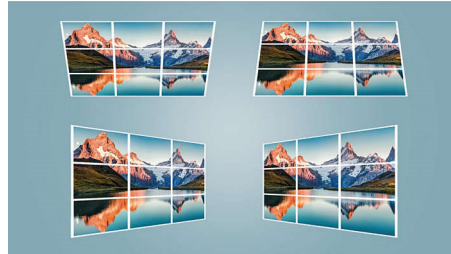

Extended image correction

Position the product where you prefer! Keystone correction and digital zoom technology will enable you to fine-tune the image to your exact need and place the projector at almost any distance. With the noise reduction technology, adjust your image for lifelike videos or cinema motion pictures