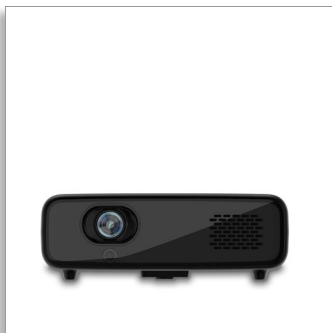

Philips PicoPix Max One
Mobile projector

Up to 120"

Ultra bright and portable
USB-C video and HDMI
Built-in speakers and 5 h battery

PPX520

Streaming everywhere, gaming anywhere

PicoPix Max One projects in true Full HD 1080p with lifelike colours thanks to the 4 Ch LED. USB-C video and HDMI connections ready for Apple MacBook and smart devices. Built-in 5 hour battery, electric focus, digital zoom and auto keystone.

Play, connect, repeat

- Fully Connected (HDMI, USB, USB Type-C)
- PowerBank

Sound and Mobility

- built-in 5 hour battery for cable-free projection
- Built-in speaker for captivating sound

True Full HD 1080p

- Advanced LED Light Source
- Compact and Powerful
- Get the perfect image
- True Full HD 1080p resolution

PHILIPS

Mobile projector
Up to 120" Ultra bright and portable, USB-C video and HDMI, Built-in speakers and 5 h battery

PPX520/INT

Highlights

built-in 5 hour battery for c

Get entertainment on the go with the built-in battery providing up to 5 h of projection.

Built-in speaker

No need for extra sound systems; the built-in speaker provides the performance you need in a small package.