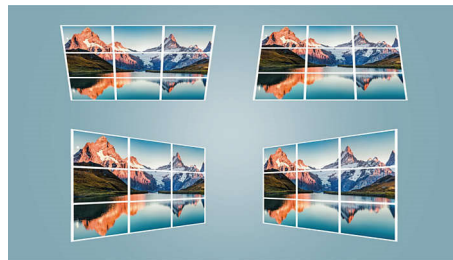

Extended image correction

Position the product where you prefer! Keystone correction and digital zoom technology will enable you to fine-tune the image to your exact need and place the projector at almost any distance. With the noise reduction technology, adjust your image for lifelike videos or cinema motion pictures