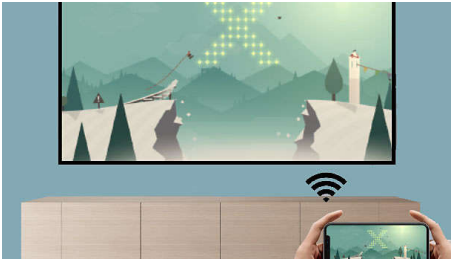

Philips NeoPix 122
Home Projector

Beautiful display

Wi-Fi connection
Punchy Sound
Deep Silence

NPX122/INT

Smartly Designed, get well in your interior

NeoPix 122 offers an enjoyable 720p HD image up to 65". Compact, with a large choice of connectors (HDMI, USB) as well as Dual band Wi-Fi screen mirroring. Built-in media player for movies, pictures and even music, combined with a 2.1 speak

Deep silence and punchy sound

- 2.1 Powerful sound system
- Super silent

PHILIPS

Home Projector
Beautiful display Wi-Fi connection, Punchy Sound, Deep Silence

Highlights

Smart Wi-Fi screen mirroring

Connect your mobile devices such as a tablets, smartphones or even computers wirelessly to mirror and share your contents. Videos on your phones? No worries, just cast it through Wi-Fi! (IOS, Android, Mac and PC). With the Dual band (2.4 and 5GHz), your connection will get even more stable and faster for smoother playback.

NeoPix 122 in True HD 720p

Dive into the captivating world of True 720p HD with the NeoPix 122, perfect for enjoying your favorite movies and TV shows on an a 65" screen in your bedroom. Benefit from the short throw engine, designed to minimize projection distance and create an even larger picture when just 2 meters away from the wall.

The NeoPix 122 comes equipped with an integrated stand screw, ready for effortless ceiling mounting.

Built-in media player

Thanks to the integrated media player, you have everything at your fingertips: browse and watch all your videos, listen to your music or project your latest holiday photos. Just plug your USB Stick or hard drive to enjoy all your local content.