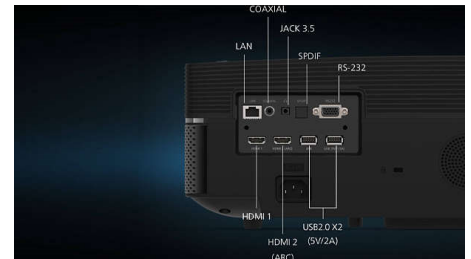

Cutting-Edge Image Quality

With precise colour accuracy and incredible contrast on a max 150-inch screen space, the Screeneo U5 is the world's first projector able to produce images compatible with REC709, Dolby Vision, HDR10 and HLG ensuring incredible colour reproduction performances up to 12 bit. Eye sensors protection for automatic light dimming.

SCN550/INT

Dolby Atmos and DTS HD

The Screeneo U5 brings you state-of-the-art sound to complete the True 4K Experience with Dolby Atmos and DTS HD.

Enriched Connectivity

Connect all your favourite devices via HDMI (like a smartphone, tablet, laptop, gaming console), and play all your videos, pictures and audio files from a USB thanks to the built-in multimedia player. There is also a 2 x HDMI, 2 x USB, SPDIF and Jack 3.5 to connect external speakers. The RS-232 port enables home cinema and home automation system.

Specifications

Technology

- Display technology: DLP Cinema Chip
- Light source: Laser (over 25,000 hours)
- Brightness: up to 2200 lumens *
- Contrast ratio: (FOFO) 1483:1
- Resolution: True 4K UHD (3840 x 2160 pixels)
- Throw ratio: 0.21:1
- Aspect ratio: 4:3 and 16:9
- Projection modes: front, rear, ceiling
- Focus adjustment: Electrical
- Internal memory: 2 GB RAM / 32 GB ROM
- Keystone correction: manual or digital *, yes (8 points)
- Operating system: AndroidTV 11 (catalogue of Apps)
- 3D technology: Immersive 3D content enable
- Projection image size: up to 150" (380 cm)
- Recommended usage: 120" max in dark room
- Digital Zoom
- REC.709
- FlowMotion 4: Yes (MEMC)
- Gaming mode
- Offset: 140%
- Eye protection sensor