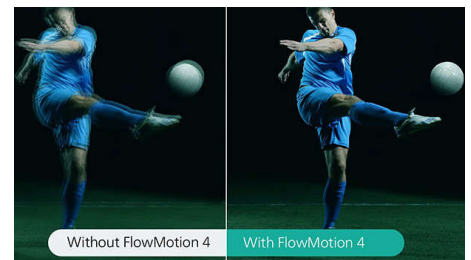

SCN550/INT

Dolby Atmos and DTS HD

The Screeneo U5 brings you state-of-the-art sound to complete the True 4K Experience with Dolby Atmos and DTS HD.

Enriched Connectivity

Connect all your favourite devices via HDMI (like a smartphone, tablet, laptop, gaming console), and play all your videos, pictures and audio files from a USB thanks to the built-in multimedia player. There is also a 2 x HDMI, 2 x USB, SPDIF and Jack 3.5 to connect external speakers. The RS-232 port enables home cinema and home automation system.

Flow Motion 4

Our new Flowmotion 4 adds artificial frames between existing picture frames to enable videos to appear at a higher frame rate. Our technology automatically recognises dynamic pictures and inserts frames to ensure that the motions you see are fluid and smooth especially for fast-moving images like sport or action films.