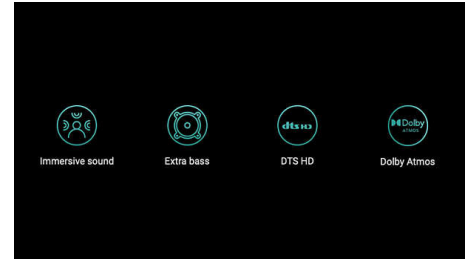

SCN550/INT

Dolby Atmos and DTS HD

The Screeneo U5 brings you state-of-the-art sound to complete the True 4K Experience with Dolby Atmos and DTS HD.