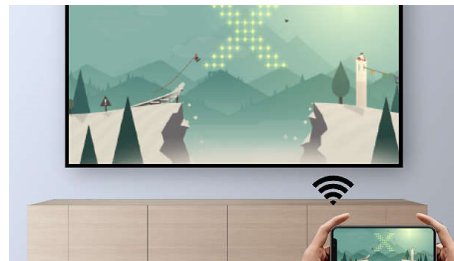

Built-in Media Player

Pop your essentials in your hand with the integrated Media Player: Browse, watch all of your videos, listen to your music or share your latest holiday pictures.

Fully Connected (USB type C)

Play all your videos, pictures and audio files from the HDMI, USB or micro SD. There are also two USB type-C ports for quick connection, display and charging

Smart Android OS for apps

Take full advantage of endless entertainment with Android OS. All your favourite apps are pre-installed out of the box. Enjoy Youtube, Netflix and more!

Wi-Fi screen mirroring

Connect your mobile devices such as a tablets, smartphones or even computers wirelessly to mirror and share all your contents. Videos on your phones? No worries, just cast it through Wi-Fi! (iOS, Android, Mac and PC)

Built-in 3 hour battery

Get entertainment on the go with the built-in battery providing up to 3 hours of projection.

Built-in touchpad

Easily navigate into the user interface, browse the Internet or play games with the discreet built-in navigation top touchpad