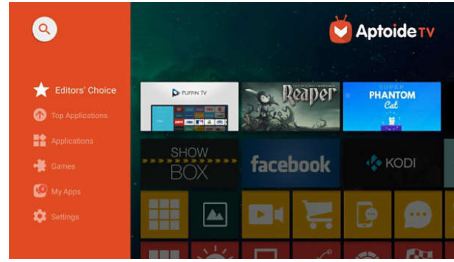

Built-in Media Player

Pop your essentials in your hand with the integrated Media Player: Browse, watch all of your videos, listen to your music or share your latest holiday pictures.

Fully Connected (USB type C)

Play all your videos, pictures and audio files from the HDMI, USB or micro SD. There are also two USB type-C ports for quick connection, display and charging

Smart Android OS for apps

Take full advantage of endless entertainment with Android OS. All your favourite apps are pre-installed out of the box. Enjoy Youtube, Netflix and more!