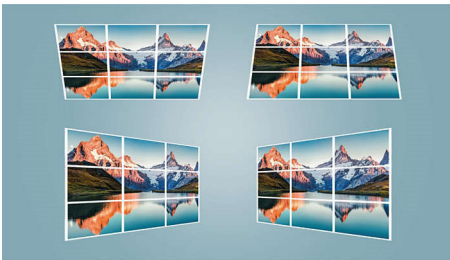

Android TV 11 Experience

- Android TV 11 Experience
- ChromeCast Built-in
- OK Google Ready

PHILIPS

Home projector
100" in True FULL HD 1080p Android TV experience, Powerful 2.1 Sound System, Super Silent

Multiple Picture Correction

Place the projector wherever you wish! Auto keystone and 4-corner correction help eliminate crooked, distorted images for a perfectly proportioned picture even if the device is not straight in front of the wall. It also gives users an optimal image from virtually any angle and eliminates many of the hassles of an optimal set-up. Big space, small wall? Easy! The digital zoom maximises the image size even if your projector is far away from a wall.