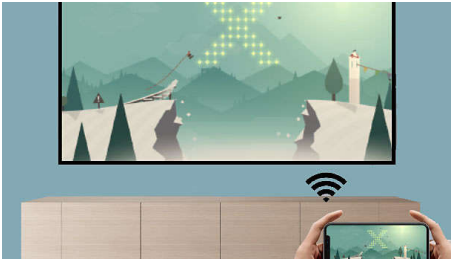

Philips NeoPix 122
Home Projector

Beautiful display

Wi-Fi connection
Punchy Sound
Deep Silence

NPX122/INT

Smartly Designed, get well in your interior

NeoPix 122 offers an enjoyable 720p HD image up to 65". Compact, with a large choice of connectors (HDMI, USB) as well as Dual band Wi-Fi screen mirroring. Built-in media player for movies, pictures and even music, combined with a 2.1 speak

Deep silence and punchy sound

- 2.1 Powerful sound system
- Super silent

PHILIPS

Home Projector
Beautiful display Wi-Fi connection, Punchy Sound, Deep Silence

Highlights

Smart Wi-Fi screen mirroring

Connect your mobile devices such as a tablets, smartphones or even computers wirelessly to mirror and share your contents. Videos on your phones? No worries, just cast it through Wi-Fi! (IOS, Android, Mac and PC). With the Dual band (2.4 and 5GHz), your connection will get even more stable and faster for smoother playback.

NeoPix 122 in True HD 720p

Dive into the captivating world of True 720p HD with the NeoPix 122, perfect for enjoying your favorite movies and TV shows on an a 65" screen in your bedroom. Benefit from the short throw engine, designed to minimize projection distance and create an even larger picture when just 2 meters away from the wall. The NeoPix 122 comes equipped with an integrated stand screw, ready for effortless ceiling mounting.

2.1 Powerful sound system

Thanks to its 2.1 audio system (two speakers and a subwoofer), immerse yourself in an

exceptional sound sensation. Thanks to its 3.5mm jack output, connect your earphones or even bigger sound with speakers.