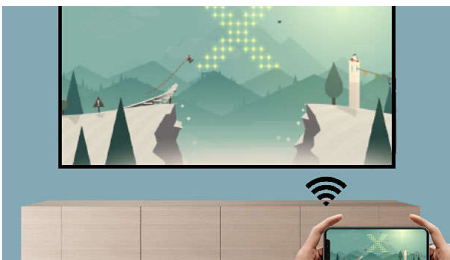

Philips NeoPix 122
Home Projector

Beautiful display

Wi-Fi connection
Punchy Sound
Deep Silence

NPX122/INT

Smartly Designed, get well in your interior

NeoPix 122 offers an enjoyable 720p HD image up to 65". Compact, with a large choice of connectors (HDMI, USB) as well as Dual band Wi-Fi screen mirroring. Built-in media player for movies, pictures and even music, combined with a 2.1 speak

NeoPix 122 in True HD 720p

Dive into the captivating world of True 720p HD with the NeoPix 122, perfect for enjoying your favorite movies and TV shows on an a 65" screen in your bedroom. Benefit from the short throw engine, designed to minimize projection distance and create an even larger picture when just 2 meters away from the wall. The NeoPix 122 comes equipped with an integrated stand screw, ready for effortless ceiling mounting.

Smart Wi-Fi screen mirroring

Connect your mobile devices such as a tablets, smartphones or even computers wirelessly to mirror and share your contents. Videos on your phones? No worries, just cast it through

Wi-Fi! (IOS, Android, Mac and PC). With the Dual band (2.4 and 5GHz), your connection will get even more stable and faster for smoother playback.

Super silent

Fully engineered to improve airflow and heat dissipation while maintaining a compact design. Enhanced by the use of high-performance fans, it offers an unprecedented silence.