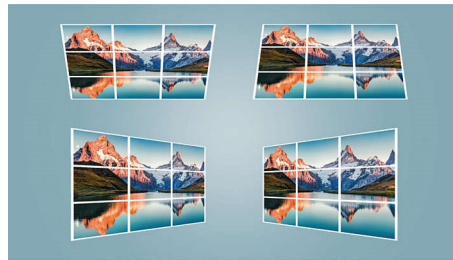

Extended image correction

Position the product where you prefer! Keystone correction and digital zoom technology will enable you to fine-tune the image to your exact need and place the projector at almost any distance. With the noise reduction technology, adjust your image for lifelike videos or cinema motion pictures