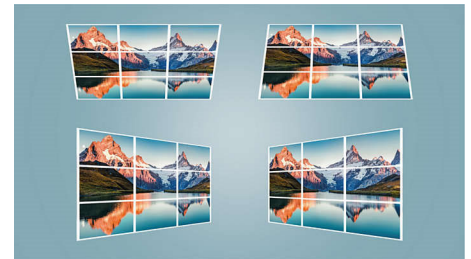

Supercharged Image

Place the projector wherever you wish! Auto keystone and four-corner correction help to eliminate crooked and distorted images for a perfectly proportioned picture, even if the device is not straight in front of the wall. It also gives users an optimal image from virtually any angle and eliminates many of the hassles of an optimal setup. Big space, small wall? No worries! The digital zoom can maximise the image size even if your projector is far away from the wall. Thanks to the 1.2 throw ratio, small spaces get a bigger picture. Max TV requires as little as 3.2 m to project stunning 120" picture