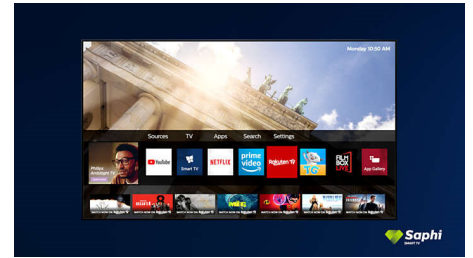

SAPHI TV Collection

Philips TV Collection. Netflix, Prime Video, and more.

Sturdy stand

Slim minimalist frame. Sturdy stand.

Netflix Recommended TV

Netflix is changing how you experience entertainment in many ways, including helping to advance innovations on the devices you use to watch TV shows and movies. When you see the Netflix Recommended TV logo on a smart TV, you'll know it's passed a rigorous evaluation process established based on the factors members value most.