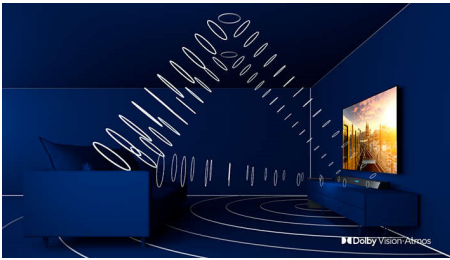

4K UHD LED Smart TV
164 cm (65") HDR 10+, Pixel Precise Ultra HD

Highlights

4K LED TV

With four times the resolution of conventional Full HD, Ultra HD lights up your screen with over 8 million pixels and our unique Ultra Resolution Upscaling technology. Experience improved images regardless of the original content, and enjoy a sharper picture with superior depth, contrast, natural motion and vivid details.

Dolby Vision and Dolby Atmos

Support for Dolby's premium sound and video formats means the HDR content you watch will look-and sound-gloriously real. Whether it's the latest streaming series or a Blu-Ray disc set, you'll enjoy contrast, brightness, and color that reflect the director's original intentions. And hear spacious sound with clarity, detail, and depth.