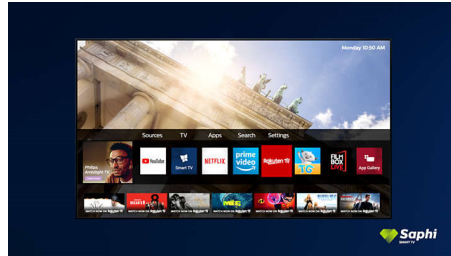

Dolby Vision and Dolby Atmos

Support for Dolby's premium sound and video formats means the HDR content you watch will look-and sound-gloriously real. Whether it's the latest streaming series or a Blu-Ray disc set, you'll enjoy contrast, brightness, and color that reflect the director's original intentions. And hear spacious sound with clarity, detail, and depth.

Saphi Smart TV

SAPHI is a fast, intuitive operating system that makes your Philips Smart TV a real pleasure to use. Enjoy great picture quality and one-button access to a clear icon-based menu. Operate your TV with ease, and quickly navigate to popular Philips Smart TV apps including YouTube, Netflix, and more.