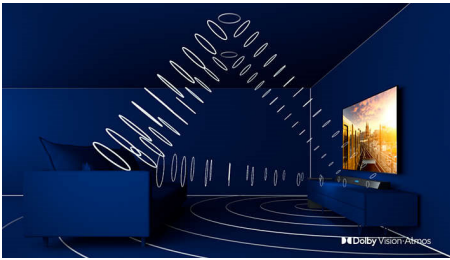

4K UHD LED Smart TV
139 cm (55") HDR 10+, Pixel Precise Ultra HD

Highlights

4K LED TV

With four times the resolution of conventional Full HD, Ultra HD lights up your screen with over 8 million pixels and our unique Ultra Resolution Upscaling technology. Experience improved images regardless of the original content, and enjoy a sharper picture with superior depth, contrast, natural motion and vivid details.

Dolby Vision and Dolby Atmos

Support for Dolby's premium sound and video formats means the HDR content you watch will look-and sound-gloriously real. Whether it's the latest streaming series or a Blu-Ray disc set, you'll enjoy contrast, brightness, and color that reflect the director's original intentions. And hear spacious sound with clarity, detail, and depth.