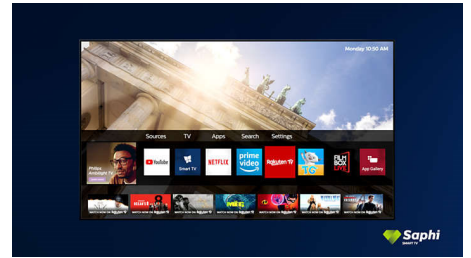

SAPHI TV Collection

Philips TV Collection. Netflix, Prime Video, and more.

Sturdy stand

Slim minimalist frame. Sturdy stand.

Netflix Recommended TV

Netflix is changing how you experience entertainment in many ways, including helping to advance innovations on the devices you use to watch TV shows and movies. When you see the Netflix Recommended TV logo on a smart TV, you'll know it's passed a rigorous evaluation process established based on the factors members value most.