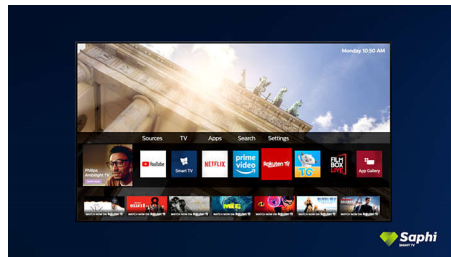

Dolby Vision and Dolby Atmos

Support for Dolby's premium sound and video formats means the HDR content you watch will look-and sound-gloriously real. Whether it's the latest streaming series or a Blu-Ray disc set, you'll enjoy contrast, brightness, and color that reflect the director's original intentions. And hear spacious sound with clarity, detail, and depth.

Saphi Smart TV

SAPHI is a fast, intuitive operating system that makes your Philips Smart TV a real pleasure to use. Enjoy great picture quality and one-button access to a clear icon-based menu. Operate your TV with ease, and quickly navigate to popular Philips Smart TV apps including YouTube, Netflix, and more.