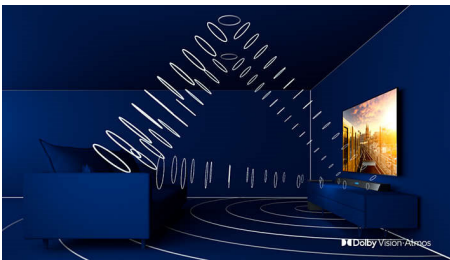

4K UHD LED Smart TV
164 cm (65") HDR 10+, Pixel Precise Ultra HD

Highlights

4K LED TV

With four times the resolution of conventional Full HD, Ultra HD lights up your screen with over 8 million pixels and our unique Ultra Resolution Upscaling technology. Experience improved images regardless of the original content, and enjoy a sharper picture with superior depth, contrast, natural motion and vivid details.

Dolby Vision and Dolby Atmos

Support for Dolby's premium sound and video formats means the HDR content you watch will look-and sound-gloriously real. Whether it's the latest streaming series or a Blu-Ray disc set, you'll enjoy contrast, brightness, and color that reflect the director's original intentions. And hear spacious sound with clarity, detail, and depth.